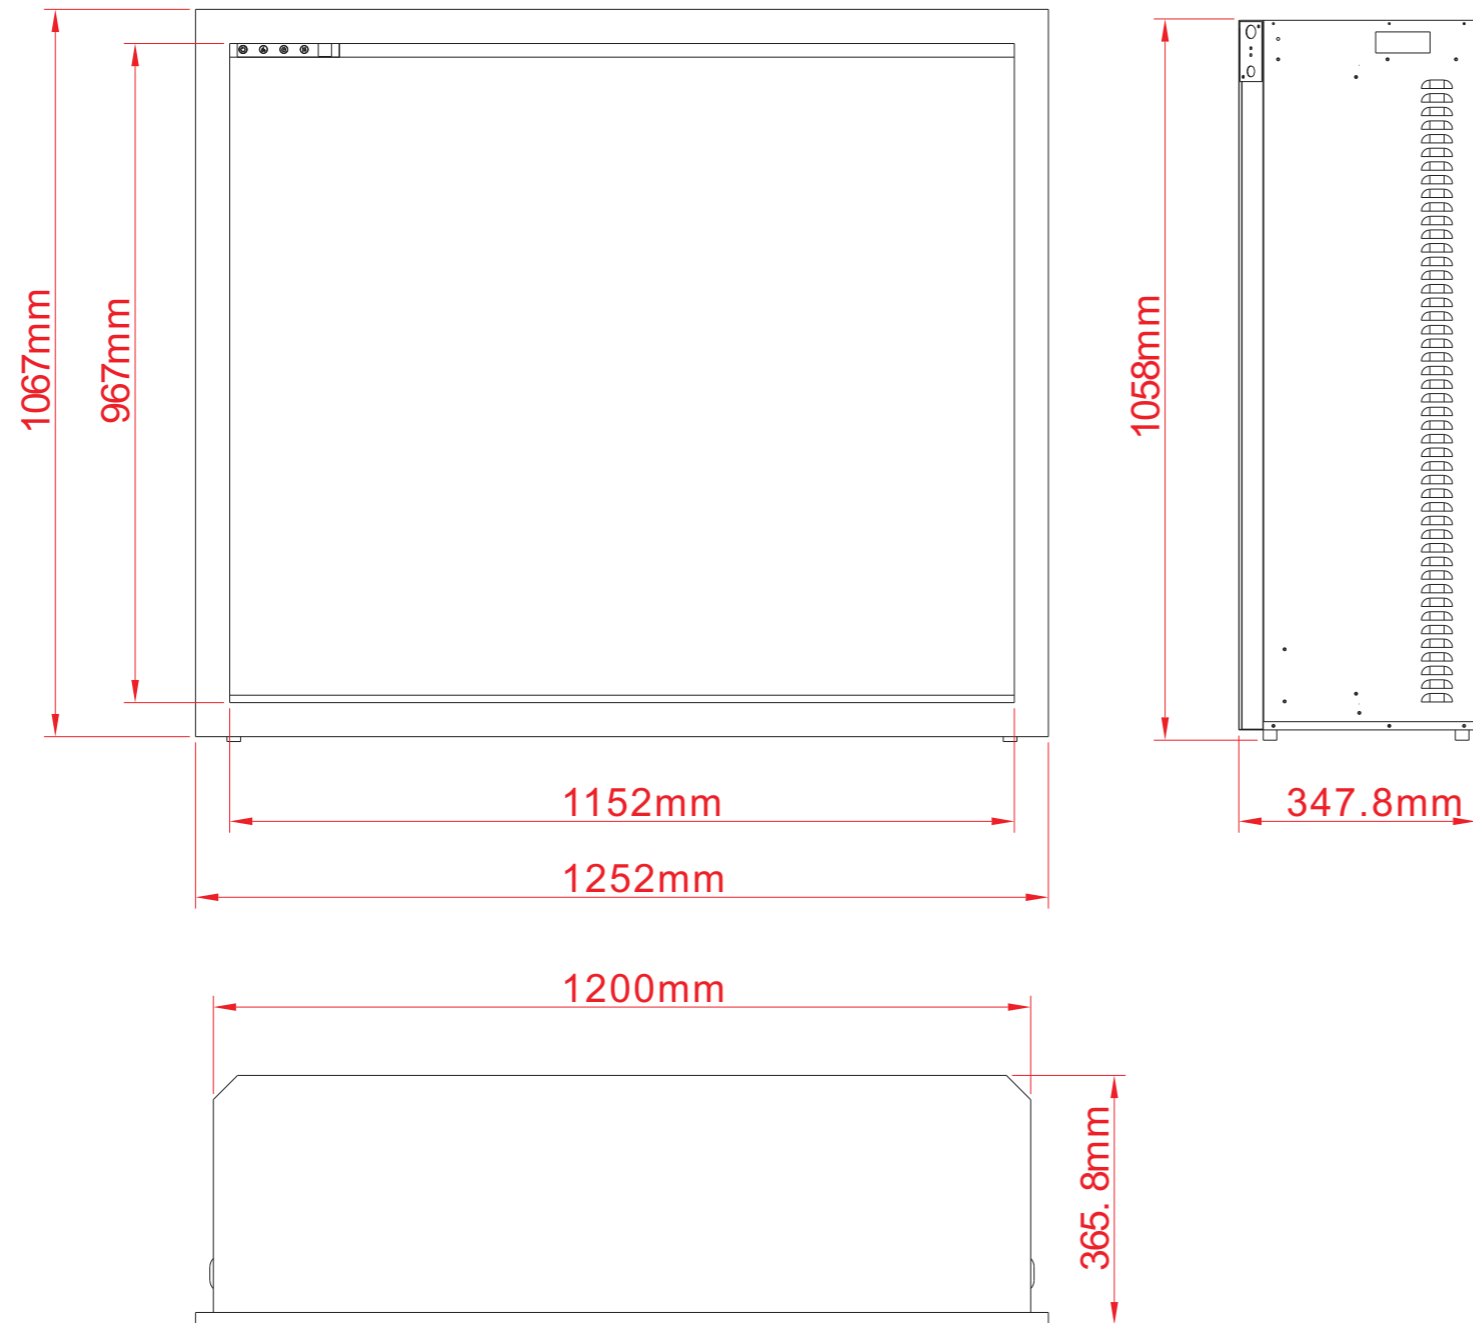

TECHNICAL SPECIFICATIONS

VOLTS	120V 60Hz	
AMPS	10	
WATTS	1200 W	
HEATER	HIGH	1200 watts
	LOW	600 watts
NO HEATER	22 watts	
LAMPS	TYPE	LED
	WATTS	
	TOTAL WATTS	22 watts
ROTOR MOTOR	1 at 5 watts	
HEIGHT,WIDTH,DEPTH	41 1/8" x 47 1/4" x 13 3/4"	
GLASS VIEWING OPENING	36 7/8" X 45 3/8"	
GLASS SIZE	37 1/4" X 45 7/8"	
SHIPPING SIZE	44" x 52 1/8" x 16 7/8"	
SHIPPING WEIGHT	170.4 lbs	
	UNIT	150.6 lbs
	GLASS FRONT	Included
PLUG LOCATION	Left Side	
CORD LENGTH	76"	
APPROX. HEATING AREA	400 sq ft	

SERIES	MODEL		REV
TRADITIONAL	TRD-48		1
SCALE 1"=1'-0"	DATE: 8/5/2019	SHEET 1 OF 1	

TECHNICAL SPECIFICATIONS

VOLTS	120V 60Hz	
AMPS	10	
WATTS	1200 W	
HEATER	HIGH	1200 watts
	LOW	600 watts
NO HEATER	22 watts	
LAMPS	TYPE	LED
	WATTS	
	TOTAL WATTS	22 watts
ROTOR MOTOR	1 at 5 watts	
HEIGHT,WIDTH,DEPTH	105.8 x 120 x 34.8 cm	
GLASS VIEWING OPENING	93.6 X115.2 cm	
GLASS SIZE	95.4 X116.4 cm	
SHIPPING SIZE	111.7 x 131.5 x 43 cm	
SHIPPING WEIGHT	77.3 Kgs	
	UNIT	68.3 Kgs
GLASS FRONT	Included	
PLUG LOCATION	Left Side	
CORD LENGTH	193 cm	
APPROX. HEATING AREA	37 sqm	

Amantii

SERIES	MODEL		REV
TRADITIONAL	TRD-48		1
SCALE 1:12	DATE: 8/5/2019	SHEET 1 OF 1	