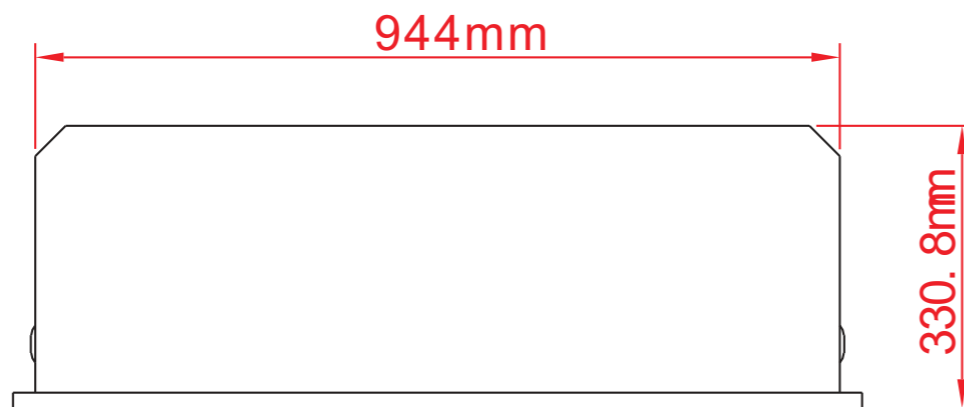

TECHNICAL SPECIFICATIONS

VOLTS	120V 60Hz	
AMPS	10	
WATTS	1200 W	
HEATER	HIGH	1200 watts
	LOW	600 watts
NO HEATER	22 watts	
LAMPS	TYPE	LED
	WATTS	
	TOTAL WATTS	22 watts
ROTOR MOTOR	1 at 5 watts	
HEIGHT,WIDTH,DEPTH	27 1/4" x 37 1/8" x 12 3/8"	
GLASS VIEWING OPENING	22 1/2" X 35 1/4"	
GLASS SIZE	23 1/8" X 35 3/4"	
SHIPPING SIZE	29 5/8" x 42 1/8" x 15 1/2"	
SHIPPING WEIGHT	101.4 lbs	
	UNIT	81.6 lbs
GLASS FRONT	Included	
PLUG LOCATION	Left Side	
CORD LENGTH	76"	
APPROX. HEATING AREA	400 sq ft	

Amantii

SERIES
TRADITIONAL

MODEL
TRD-38

REV
1

SCALE 1"=1'-0"

DATE: 8/5/2019

SHEET 1 OF 1

TECHNICAL SPECIFICATIONS

VOLTS	120V 60Hz	
AMPS	10	
WATTS	1200 W	
HEATER	HIGH	1200 watts
	LOW	600 watts
NO HEATER	22 watts	
LAMPS	TYPE	LED
	WATTS	
	TOTAL WATTS	22 watts
ROTOR MOTOR	1 at 5 watts	
HEIGHT,WIDTH,DEPTH	69.1 x 94.4 x 31.3 cm	
GLASS VIEWING OPENING	57 X 89.6 cm	
GLASS SIZE	58.8 X 90.8 cm	
SHIPPING SIZE	75.1 x 106.9 x 39.5 cm	
SHIPPING WEIGHT	UNIT	46 Kgs
	GLASS FRONT	37 Kgs
PLUG LOCATION	Left Side	
CORD LENGTH	193 cm	
APPROX. HEATING AREA	37 sqm	

SERIES TRADITIONAL	MODEL TRD-38		REV 1
SCALE 1:12	DATE: 8/5/2019		SHEET 1 OF 1