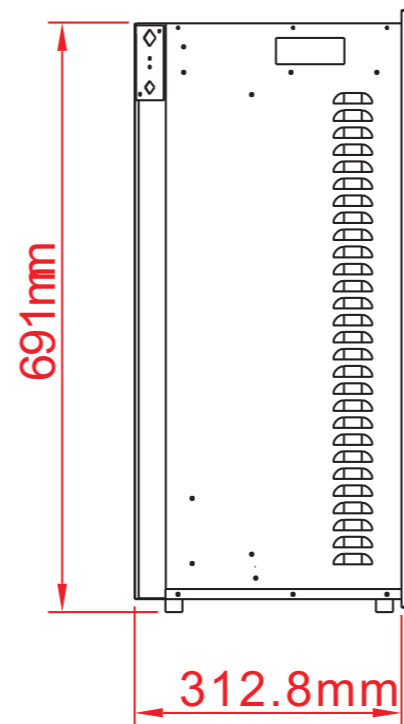

TECHNICAL SPECIFICATIONS

VOLTS	120V 60Hz	
AMPS	10	
WATTS	1200 W	
HEATER	HIGH	1200 watts
	LOW	600 watts
NO HEATER	22 watts	
LAMPS	TYPE	LED
	WATTS	
	TOTAL WATTS	22 watts
ROTOR MOTOR	1 at 5 watts	
HEIGHT,WIDTH,DEPTH	27 1/4" x 37 1/8" x 12 3/8"	
GLASS VIEWING OPENING	22 1/2" X 35 1/4"	
GLASS SIZE	23 1/8" X 35 3/4"	
SHIPPING SIZE	29 5/8" x 42 1/8" x 15 1/2"	
SHIPPING WEIGHT	101.4 lbs	
	UNIT	81.6 lbs
GLASS FRONT	Included	
PLUG LOCATION	Left Side	
CORD LENGTH	76"	
APPROX. HEATING AREA	400 sq ft	

Amantii

SERIES
TRADITIONAL

MODEL
TRD-38

REV
1

SCALE 1"=1'-0"

DATE: 8/5/2019

SHEET 1 OF 1

TECHNICAL SPECIFICATIONS

VOLTS	120V 60Hz	
AMPS	10	
WATTS	1200 W	
HEATER	HIGH	1200 watts
	LOW	600 watts
NO HEATER	22 watts	
LAMPS	TYPE	LED
	WATTS	
	TOTAL WATTS	22 watts
ROTOR MOTOR	1 at 5 watts	
HEIGHT,WIDTH,DEPTH	69.1 x 94.4 x 31.3 cm	
GLASS VIEWING OPENING	57 X 89.6 cm	
GLASS SIZE	58.8 X 90.8 cm	
SHIPPING SIZE	75.1 x 106.9 x 39.5 cm	
SHIPPING WEIGHT	UNIT	46 Kgs
	GLASS FRONT	37 Kgs
PLUG LOCATION	Left Side	
CORD LENGTH	193 cm	
APPROX. HEATING AREA	37 sqm	

SERIES TRADITIONAL	MODEL TRD-38		REV 1
SCALE 1:12	DATE: 8/5/2019		SHEET 1 OF 1