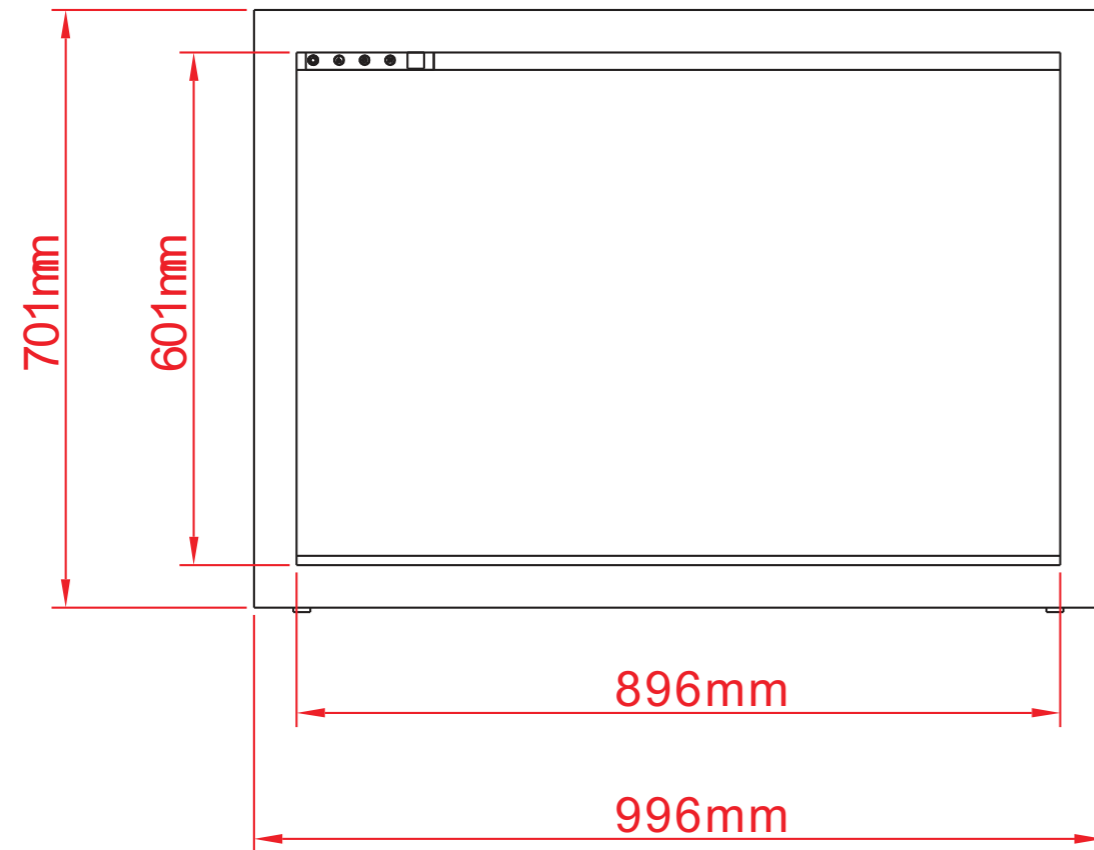

TECHNICAL SPECIFICATIONS

VOLTS	120V 60Hz	
AMPS	10	
WATTS	1200 W	
HEATER	HIGH	1200 watts
	LOW	600 watts
NO HEATER	22 watts	
LAMPS	TYPE	LED
	WATTS	
	TOTAL WATTS	22 watts
ROTOR MOTOR	1 at 5 watts	
HEIGHT,WIDTH,DEPTH	27 1/4" x 37 1/8" x 12 3/8"	
GLASS VIEWING OPENING	22 1/2" X 35 1/4"	
GLASS SIZE	23 1/8" X 35 3/4"	
SHIPPING SIZE	29 5/8" x 42 1/8" x 15 1/2"	
SHIPPING WEIGHT	101.4 lbs	
	UNIT	81.6 lbs
GLASS FRONT	Included	
PLUG LOCATION	Left Side	
CORD LENGTH	76"	
APPROX. HEATING AREA	400 sq ft	

Amantii

SERIES
TRADITIONAL

MODEL
TRD-38

REV
1

SCALE 1"=1'-0"

DATE: 8/5/2019

SHEET 1 OF 1

TECHNICAL SPECIFICATIONS

VOLTS	120V 60Hz	
AMPS	10	
WATTS	1200 W	
HEATER	HIGH	1200 watts
	LOW	600 watts
NO HEATER	22 watts	
LAMPS	TYPE	LED
	WATTS	
	TOTAL WATTS	22 watts
ROTOR MOTOR	1 at 5 watts	
HEIGHT,WIDTH,DEPTH	69.1 x 94.4 x 31.3 cm	
GLASS VIEWING OPENING	57 X 89.6 cm	
GLASS SIZE	58.8 X 90.8 cm	
SHIPPING SIZE	75.1 x 106.9 x 39.5 cm	
SHIPPING WEIGHT	UNIT	46 Kgs
	GLASS FRONT	37 Kgs
PLUG LOCATION	Left Side	
CORD LENGTH	193 cm	
APPROX. HEATING AREA	37 sqm	

SERIES TRADITIONAL	MODEL TRD-38		REV 1
SCALE 1:12	DATE: 8/5/2019		SHEET 1 OF 1