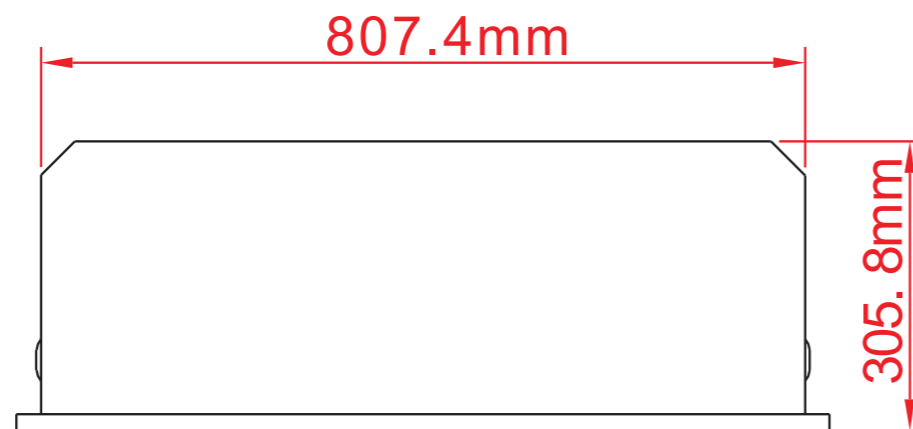

TECHNICAL SPECIFICATIONS

VOLTS	120V 60Hz	
AMPS	10	
WATTS	1200 W	
HEATER	HIGH	1200 watts
	LOW	600 watts
NO HEATER	22 watts	
LAMPS	TYPE	LED
	WATTS	
	TOTAL WATTS	22 watts
ROTOR MOTOR	1 at 5 watts	
HEIGHT,WIDTH,DEPTH	22 1/4" x 31 3/4" x 11 3/8"	
GLASS VIEWING OPENING	17 1/2" X 29 7/8"	
GLASS SIZE	18 1/4" X 30 3/8"	
SHIPPING SIZE	24 5/8" x 36 3/4" x 14 5/8"	
SHIPPING WEIGHT	78 lbs	
	UNIT	60.6 lbs
GLASS FRONT	Included	
PLUG LOCATION	Left Side	
CORD LENGTH	76"	
APPROX. HEATING AREA	400 sq ft	

SERIES	MODEL		REV
TRADITIONAL	TRD-33		1
SCALE 1"=1'-0"	DATE: 8/5/2019	SHEET 1 OF 1	

TECHNICAL SPECIFICATIONS

VOLTS	120V 60Hz	
AMPS	10	
WATTS	1200 W	
HEATER	HIGH	1200 watts
	LOW	600 watts
NO HEATER	22 watts	
LAMPS	TYPE	LED
	WATTS	
	TOTAL WATTS	22 watts
ROTOR MOTOR	1 at 5 watts	
HEIGHT,WIDTH,DEPTH	56.5 x 80.7 x 28.8 cm	
GLASS VIEWING OPENING	44.4 X 75.9 cm	
GLASS SIZE	46.2 X 77.1 cm	
SHIPPING SIZE	62.5 x 93.2 x 37 cm	
SHIPPING WEIGHT	35.4 Kgs	
	UNIT	27.5 Kgs
GLASS FRONT	Included	
PLUG LOCATION	Left Side	
CORD LENGTH	193 cm	
APPROX. HEATING AREA	37 sqm	

Amantii

SERIES TRADITIONAL	MODEL TRD-33		REV 1
SCALE 1:12	DATE: 8/5/2019		SHEET 1 OF 1