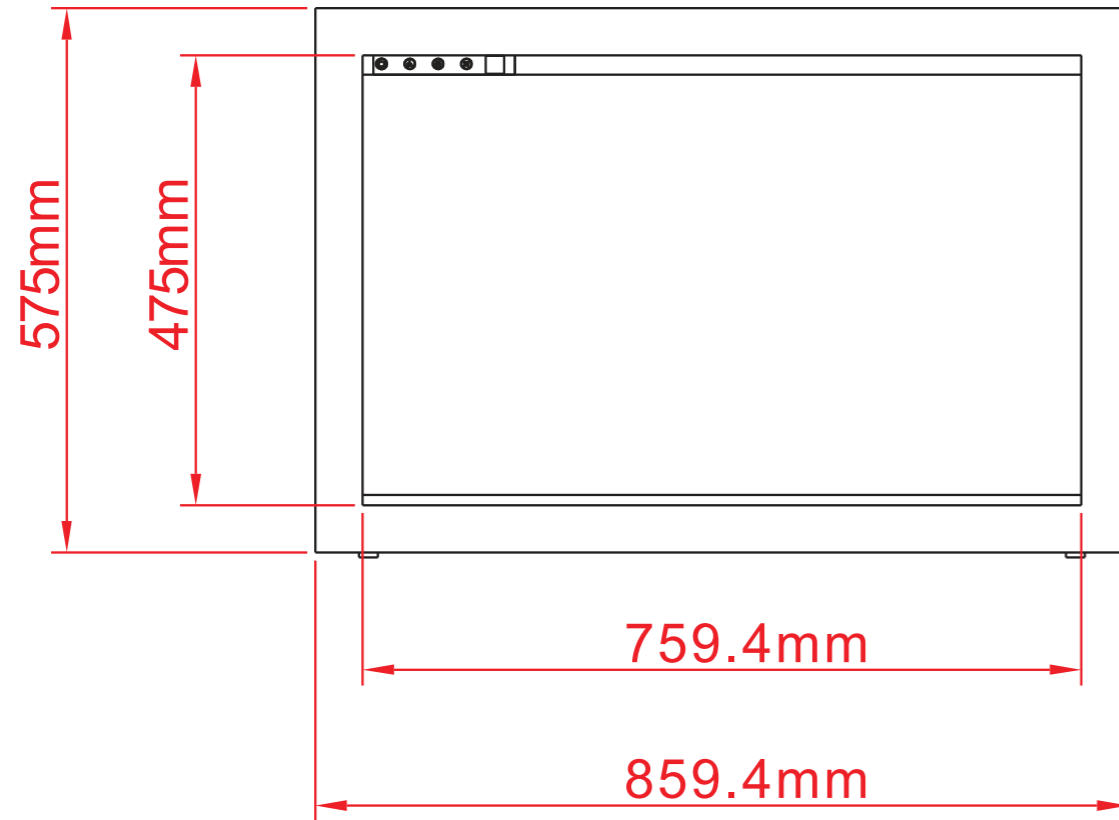

TECHNICAL SPECIFICATIONS

VOLTS	120V 60Hz	
AMPS	10	
WATTS	1200 W	
HEATER	HIGH	1200 watts
	LOW	600 watts
NO HEATER	22 watts	
LAMPS	TYPE	LED
	WATTS	
	TOTAL WATTS	22 watts
ROTOR MOTOR	1 at 5 watts	
HEIGHT,WIDTH,DEPTH	22 1/4" x 31 3/4" x 11 3/8"	
GLASS VIEWING OPENING	17 1/2" X 29 7/8"	
GLASS SIZE	18 1/4" X 30 3/8"	
SHIPPING SIZE	24 5/8" x 36 3/4" x 14 5/8"	
SHIPPING WEIGHT	78 lbs	
	UNIT	60.6 lbs
GLASS FRONT	Included	
PLUG LOCATION	Left Side	
CORD LENGTH	76"	
APPROX. HEATING AREA	400 sq ft	

SERIES	MODEL		REV
TRADITIONAL	TRD-33		1
SCALE 1"=1'-0"	DATE: 8/5/2019	SHEET 1 OF 1	

TECHNICAL SPECIFICATIONS

VOLTS	120V 60Hz	
AMPS	10	
WATTS	1200 W	
HEATER	HIGH	1200 watts
	LOW	600 watts
NO HEATER	22 watts	
LAMPS	TYPE	LED
	WATTS	
	TOTAL WATTS	22 watts
ROTOR MOTOR	1 at 5 watts	
HEIGHT,WIDTH,DEPTH	56.5 x 80.7 x 28.8 cm	
GLASS VIEWING OPENING	44.4 X 75.9 cm	
GLASS SIZE	46.2 X 77.1 cm	
SHIPPING SIZE	62.5 x 93.2 x 37 cm	
SHIPPING WEIGHT	35.4 Kgs	
	UNIT	27.5 Kgs
GLASS FRONT	Included	
PLUG LOCATION	Left Side	
CORD LENGTH	193 cm	
APPROX. HEATING AREA	37 sqm	

Amantii

SERIES TRADITIONAL	MODEL TRD-33		REV 1
SCALE 1:12	DATE: 8/5/2019		SHEET 1 OF 1