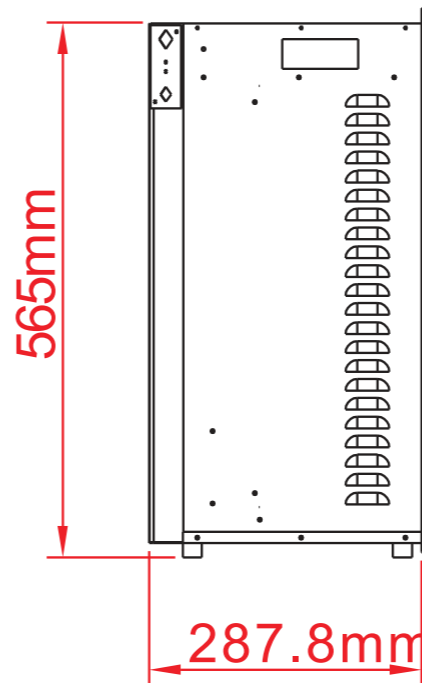

TECHNICAL SPECIFICATIONS

VOLTS	120V 60Hz	
AMPS	10	
WATTS	1200 W	
HEATER	HIGH	1200 watts
	LOW	600 watts
NO HEATER	22 watts	
LAMPS	TYPE	LED
	WATTS	
	TOTAL WATTS	22 watts
ROTOR MOTOR	1 at 5 watts	
HEIGHT,WIDTH,DEPTH	22 1/4" x 31 3/4" x 11 3/8"	
GLASS VIEWING OPENING	17 1/2" X 29 7/8"	
GLASS SIZE	18 1/4" X 30 3/8"	
SHIPPING SIZE	24 5/8" x 36 3/4" x 14 5/8"	
SHIPPING WEIGHT	78 lbs	
	UNIT	60.6 lbs
GLASS FRONT	Included	
PLUG LOCATION	Left Side	
CORD LENGTH	76"	
APPROX. HEATING AREA	400 sq ft	

SERIES	MODEL		REV
TRADITIONAL	TRD-33		1
SCALE 1"=1'-0"	DATE: 8/5/2019	SHEET 1 OF 1	

TECHNICAL SPECIFICATIONS

VOLTS	120V 60Hz	
AMPS	10	
WATTS	1200 W	
HEATER	HIGH	1200 watts
	LOW	600 watts
NO HEATER	22 watts	
LAMPS	TYPE	LED
	WATTS	
	TOTAL WATTS	22 watts
ROTOR MOTOR	1 at 5 watts	
HEIGHT,WIDTH,DEPTH	56.5 x 80.7 x 28.8 cm	
GLASS VIEWING OPENING	44.4 X 75.9 cm	
GLASS SIZE	46.2 X 77.1 cm	
SHIPPING SIZE	62.5 x 93.2 x 37 cm	
SHIPPING WEIGHT	35.4 Kgs	
	UNIT	27.5 Kgs
GLASS FRONT	Included	
PLUG LOCATION	Left Side	
CORD LENGTH	193 cm	
APPROX. HEATING AREA	37 sqm	

Amantii

SERIES TRADITIONAL	MODEL TRD-33		REV 1
SCALE 1:12	DATE: 8/5/2019		SHEET 1 OF 1