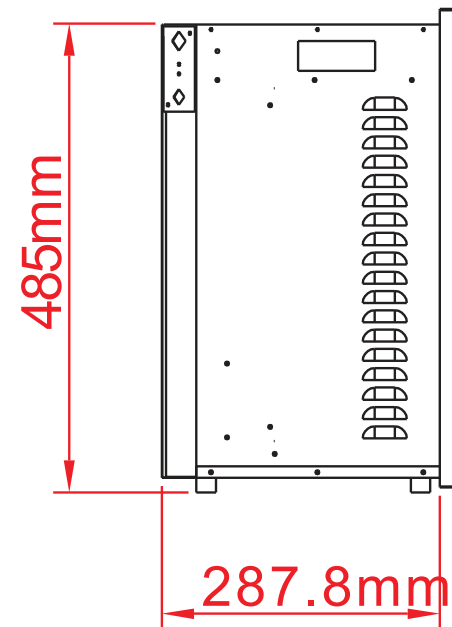

TECHNICAL SPECIFICATIONS

VOLTS	120 V 60Hz	
AMPS	10	
WATTS	1200 W	
HEATER	HIGH	1200 watts
	LOW	600 watts
NO HEATER	22 watts	
LAMPS	TYPE	LED
	WATTS	
	TOTAL WATTS	22 watts
ROTOR MOTOR	1 at 5 watts	
HEIGHT,WIDTH,DEPTH	19 1/8" x 29 3/8" x 11 3/8"	
GLASS VIEWING OPENING	14 3/8" X 27 1/2"	
GLASS SIZE	15" X 28"	
SHIPPING SIZE	21 1/2" x 34 3/8" x 14 5/8"	
SHIPPING WEIGHT	68.6 lbs	
	UNIT	52.5 lbs
GLASS FRONT	Included	
PLUG LOCATION	Left Side	
CORD LENGTH	76"	
APPROX. HEATING AREA	400 sq ft	

SERIES	MODEL		REV
TRADITIONAL	TRD-30		1
SCALE 1"=1'-0"	DATE: 8/5/2019	SHEET 1 OF 1	

TECHNICAL SPECIFICATIONS

VOLTS	120 V 60Hz	
AMPS	10	
WATTS	1200 W	
HEATER	HIGH	1200 watts
	LOW	600 watts
NO HEATER	22 watts	
LAMPS	TYPE	LED
	WATTS	
	TOTAL WATTS	22 watts
ROTOR MOTOR	1 at 5 watts	
HEIGHT,WIDTH,DEPTH	48.5 x 74.7 x 28.8 cm	
GLASS VIEWING OPENING	36.4 X 69.9 cm	
GLASS SIZE	38.2 X 71.1 cm	
SHIPPING SIZE	54.5 x 87.2 x 37 cm	
SHIPPING WEIGHT	31.1 Kgs	
	UNIT	23.8 Kgs
GLASS FRONT	Included	
PLUG LOCATION	Left Side	
CORD LENGTH	193 cm	
APPROX. HEATING AREA	37 sqm	

Amantii

SERIES
TRADITIONAL

MODEL
TRD-30

REV
1

SCALE 1:12

DATE: 8/5/2019

SHEET 1 OF 1