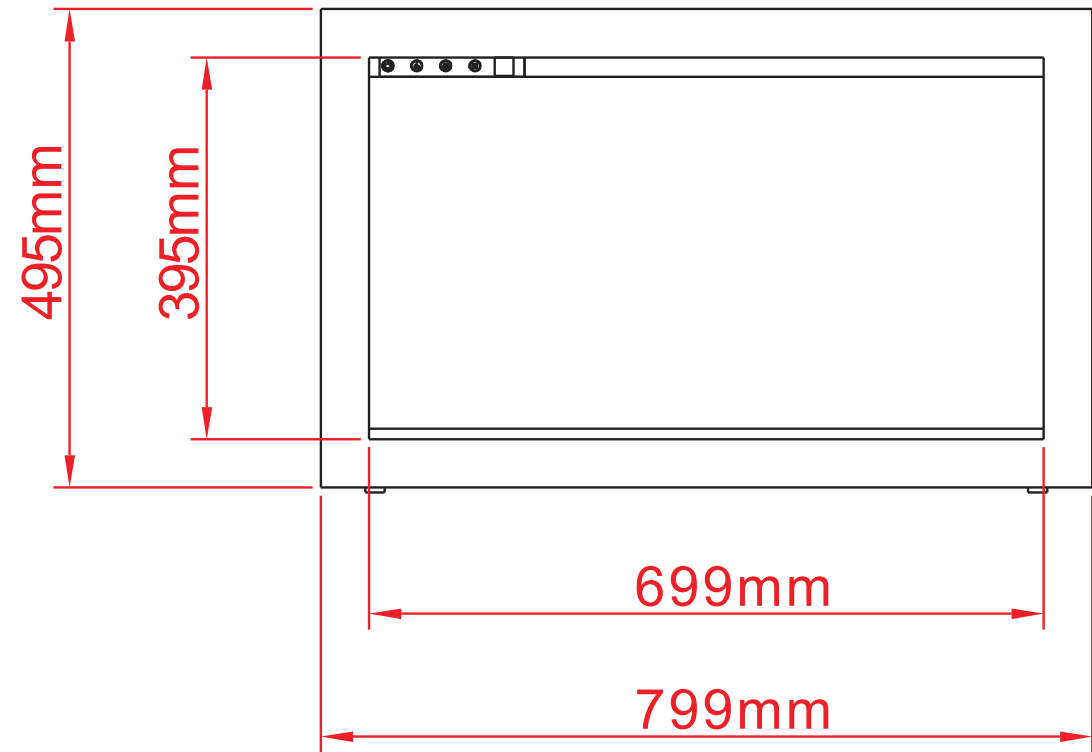

TECHNICAL SPECIFICATIONS

VOLTS	120 V 60Hz	
AMPS	10	
WATTS	1200 W	
HEATER	HIGH	1200 watts
	LOW	600 watts
NO HEATER	22 watts	
LAMPS	TYPE	LED
	WATTS	
	TOTAL WATTS	22 watts
ROTOR MOTOR	1 at 5 watts	
HEIGHT,WIDTH,DEPTH	19 1/8" x 29 3/8" x 11 3/8"	
GLASS VIEWING OPENING	14 3/8" X 27 1/2"	
GLASS SIZE	15" X 28"	
SHIPPING SIZE	21 1/2" x 34 3/8" x 14 5/8"	
SHIPPING WEIGHT	68.6 lbs	
	UNIT	52.5 lbs
GLASS FRONT	Included	
PLUG LOCATION	Left Side	
CORD LENGTH	76"	
APPROX. HEATING AREA	400 sq ft	

SERIES	MODEL		REV
TRADITIONAL	TRD-30		1
SCALE 1"=1'-0"	DATE: 8/5/2019	SHEET 1 OF 1	

TECHNICAL SPECIFICATIONS

VOLTS	120 V 60Hz	
AMPS	10	
WATTS	1200 W	
HEATER	HIGH	1200 watts
	LOW	600 watts
NO HEATER	22 watts	
LAMPS	TYPE	LED
	WATTS	
	TOTAL WATTS	22 watts
ROTOR MOTOR	1 at 5 watts	
HEIGHT,WIDTH,DEPTH	48.5 x 74.7 x 28.8 cm	
GLASS VIEWING OPENING	36.4 X 69.9 cm	
GLASS SIZE	38.2 X 71.1 cm	
SHIPPING SIZE	54.5 x 87.2 x 37 cm	
SHIPPING WEIGHT	31.1 Kgs	
	UNIT	23.8 Kgs
GLASS FRONT	Included	
PLUG LOCATION	Left Side	
CORD LENGTH	193 cm	
APPROX. HEATING AREA	37 sqm	

Amantii

SERIES
TRADITIONAL

MODEL
TRD-30

REV
1

SCALE 1:12

DATE: 8/5/2019

SHEET 1 OF 1