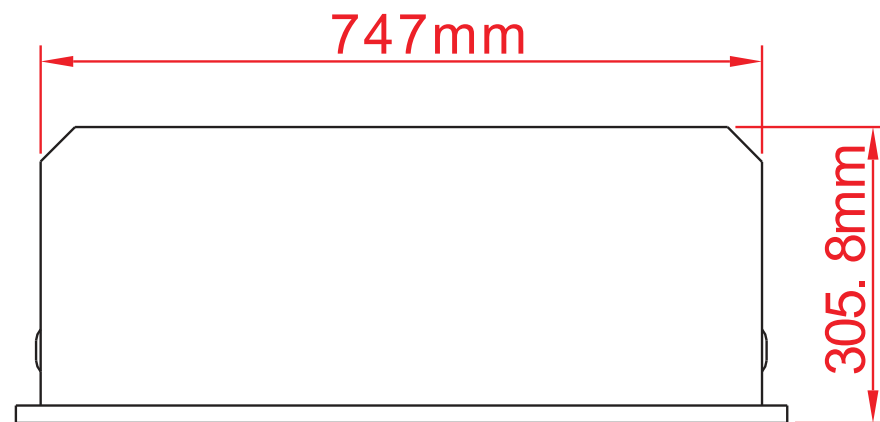

TECHNICAL SPECIFICATIONS

VOLTS	120 V 60Hz	
AMPS	10	
WATTS	1200 W	
HEATER	HIGH	1200 watts
	LOW	600 watts
NO HEATER	22 watts	
LAMPS	TYPE	LED
	WATTS	
	TOTAL WATTS	22 watts
ROTOR MOTOR	1 at 5 watts	
HEIGHT,WIDTH,DEPTH	19 1/8" x 29 3/8" x 11 3/8"	
GLASS VIEWING OPENING	14 3/8" X 27 1/2"	
GLASS SIZE	15" X 28"	
SHIPPING SIZE	21 1/2" x 34 3/8" x 14 5/8"	
SHIPPING WEIGHT	68.6 lbs	
	UNIT	52.5 lbs
GLASS FRONT	Included	
PLUG LOCATION	Left Side	
CORD LENGTH	76"	
APPROX. HEATING AREA	400 sq ft	

SERIES	MODEL		REV
TRADITIONAL	TRD-30		1
SCALE 1"=1'-0"	DATE: 8/5/2019	SHEET 1 OF 1	

TECHNICAL SPECIFICATIONS

VOLTS	120 V 60Hz	
AMPS	10	
WATTS	1200 W	
HEATER	HIGH	1200 watts
	LOW	600 watts
NO HEATER	22 watts	
LAMPS	TYPE	LED
	WATTS	
	TOTAL WATTS	22 watts
ROTOR MOTOR	1 at 5 watts	
HEIGHT,WIDTH,DEPTH	48.5 x 74.7 x 28.8 cm	
GLASS VIEWING OPENING	36.4 X 69.9 cm	
GLASS SIZE	38.2 X 71.1 cm	
SHIPPING SIZE	54.5 x 87.2 x 37 cm	
SHIPPING WEIGHT	31.1 Kgs	
	UNIT	23.8 Kgs
GLASS FRONT	Included	
PLUG LOCATION	Left Side	
CORD LENGTH	193 cm	
APPROX. HEATING AREA	37 sqm	

Amantii

SERIES
TRADITIONAL

MODEL
TRD-30

REV
1

SCALE 1:12

DATE: 8/5/2019

SHEET 1 OF 1