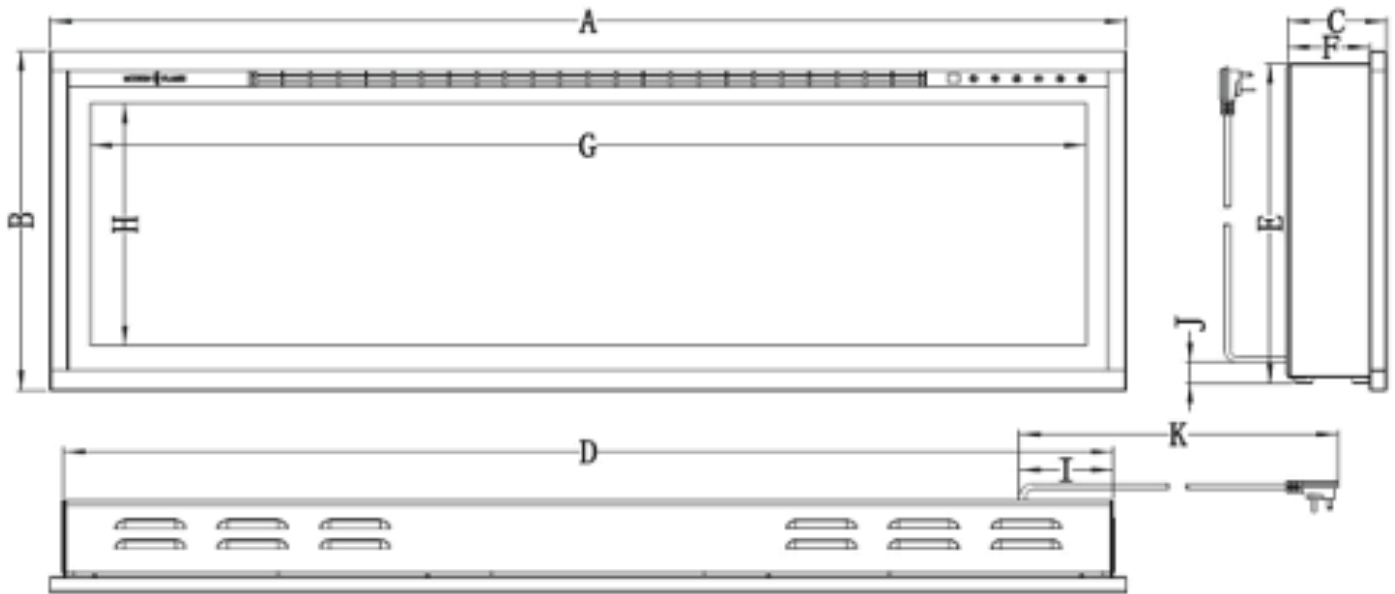

SPECTRUM SLIMLINE

Dimension Specs

SPECTRUM PRO SLIMLINE DIMENSIONAL SPECS

Model Number	A	B	C	D	E	F	G	H	I	J	K
SPS-50B	49-3/4" (1264mm)	17" (430mm)	4-3/4" (121mm)	48-5/8" (1235mm)	16-1/8" (410mm)	4" (102mm)	46" (1168mm)	12" (305mm)	4-5/8" (118mm)	1" (25.4mm)	72" (1829mm)
SPS-60B	59-3/4" (1518mm)	17" (430mm)	4-3/4" (121mm)	58-5/8" (1489mm)	16-1/8" (410mm)	4" (102mm)	55-13/16" (1418mm)	12" (305mm)	4-5/8" (118mm)	1" (25.4mm)	72" (1829mm)
SPS-74B	73-3/4" (1873mm)	17" (430mm)	4-3/4" (121mm)	72-5/8" (1845mm)	16-1/8" (410mm)	4" (102mm)	69-3/4" (1772mm)	12" (305mm)	4-5/8" (118mm)	1" (25.4mm)	72" (1829mm)
SPS-100B	99-3/4" (2534mm)	17" (430mm)	4-3/4" (121mm)	98-5/8" (2505mm)	16-1/8" (410mm)	4" (102mm)	95-7/8" (2435mm)	12" (305mm)	4-5/8" (118mm)	1" (25.4mm)	72" (1829mm)

SPS-50B DIMENSIONAL DRAWING SHOWN

ModernFlames.com

3515 E. Atlanta Ave. Phoenix, AZ 85040

(602) 268-9353 • (877) 246-9353

INNOVATING THE INDUSTRY STANDARDS OF TOMORROW