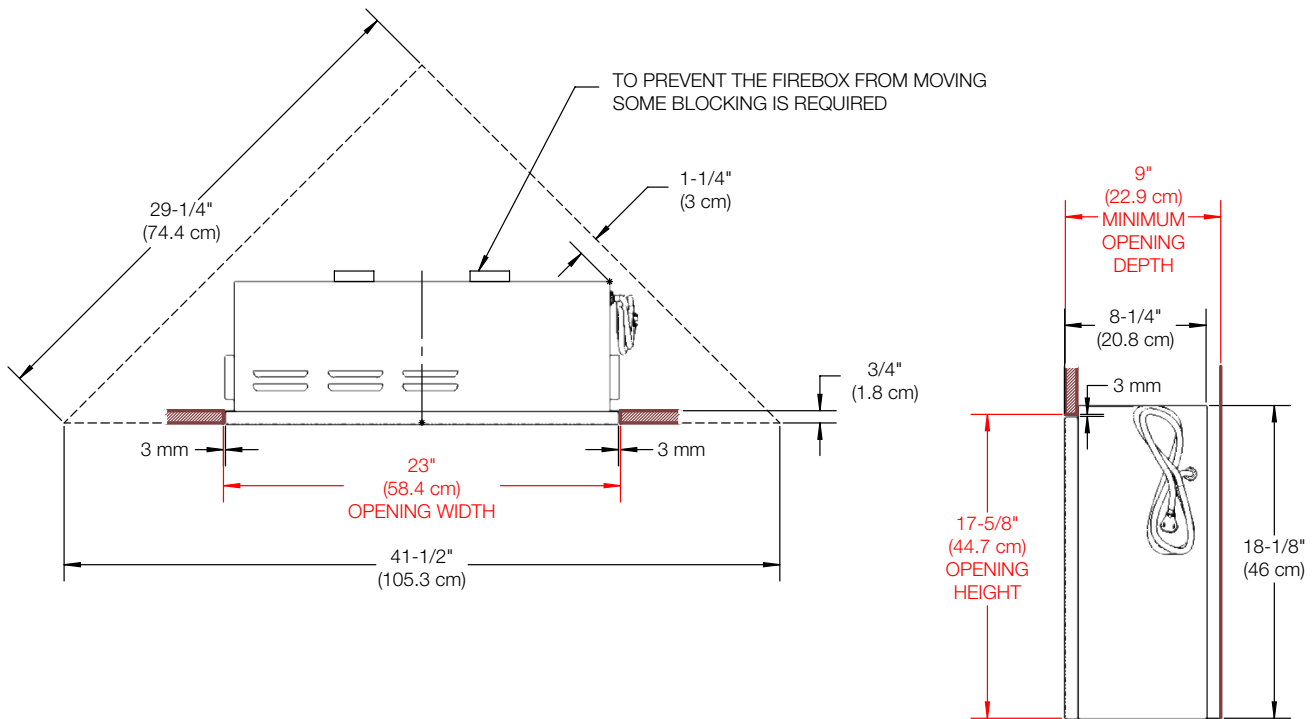

Warms up to **1,000** sq. ft.

Also available in Acrylic Crystals: SPF2320C-IR

Multi-function Remote

120 Volts | 1,400 Watts | 5,000 BTU

Model #	Description	Lbs / Kg	UPC	Wty. [†]	Carton Dimensions (WxHxD)		Cube	
					Inches	cm	ft ³	m ³
SPF2320L-IR	23" Infrared Electric Firebox - Logs	28.8 / 13.1	781052 130982		24-7/8 x 18-3/4 x 10-1/4	63.2 x 47.5 x 26.2	3.0	0.1
SPF2320C-IR	23" Infrared Electric Firebox - Acrylic Crystals	28.8 / 13.1	781052 130999		24-7/8 x 18-3/4 x 10-1/4	63.2 x 47.5 x 26.2	3.0	0.1

Specifications, finishes and dimensions are subject to change. [†]Limited warranty. ©2020 Glen Dimplex Americas

SE-513-R00-012420

SPF Series

23" Plug-in Infrared Electric Firebox

SPF2320L-IR

Installation Dimensions: