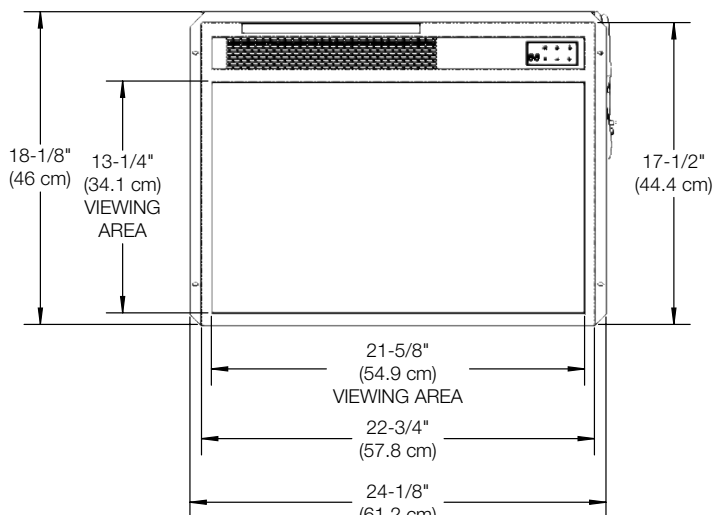

Warms up to **1,000** sq. ft.

Also available in Acrylic Crystals: SPF2320C-IR

Multi-function Remote

120 Volts | 1,400 Watts | 5,000 BTU

Model #	Description	Lbs / Kg	UPC	Wty. [†]	Carton Dimensions (WxHxD)		Cube	
					Inches	cm	ft ³	m ³
SPF2320L-IR	23" Infrared Electric Firebox - Logs	28.8 / 13.1	781052 130982		24-7/8 x 18-3/4 x 10-1/4	63.2 x 47.5 x 26.2	3.0	0.1
SPF2320C-IR	23" Infrared Electric Firebox - Acrylic Crystals	28.8 / 13.1	781052 130999		24-7/8 x 18-3/4 x 10-1/4	63.2 x 47.5 x 26.2	3.0	0.1

Specifications, finishes and dimensions are subject to change. [†]Limited warranty. ©2020 Glen Dimplex Americas

SE-513-R00-012420

SPF Series

23" Plug-in Infrared Electric Firebox

SPF2320L-IR

Installation Dimensions: