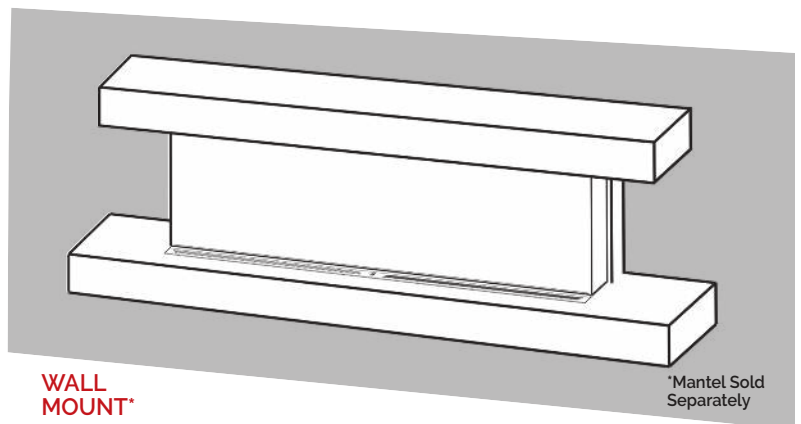

**WALL
MOUNT***

*Mantel Sold Separately

ModernFlames.com

3515 E. Atlanta Ave. Phoenix, AZ 85040
(602) 268-9353 • (877) 246-9353

INNOVATING THE INDUSTRY STANDARDS OF TOMORROW