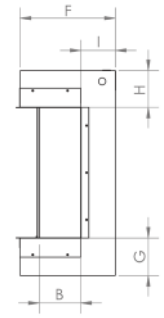

MULTI INSTALLATIONS - OVER 12 DIFFERENT CONFIGURATIONS

- BUILT-IN/ CLEAN FACE INSTALLATION
- WALL MOUNT INSTALLATION
- BUILT-IN RECESSED INSTALLATION (2X4 WALL)
- FLOATING WALL CABINET
- FLOOR CABINET
- SINGLE SIDED
- LEFT CORNER
- RIGHT CORNER

MODEL & CONFIGURATION		VIEWING AREA			FIREBOX DIMENSIONS					
MODEL #	CONFIGURATION	A FRONT GLASS WIDTH	B SIDE GLASS WIDTH	C GLASS HEIGHT	D OVERALL WIDTH	E OVERALL HEIGHT	F OVERALL DEPTH	G BOTTOM TO VIEWING	H TOP TO VIEWING	I BACK TO VIEWING
LPM-4416	SINGLE SIDED	43.875"	-	15.5"	44"	24.875"	11.5"	4.5"	4.5"	-
	CORNER (L/R)	43.875"	5	15.5"	44"	24.875"	11.5"	4.5"	4.5"	4.125"
	3-SIDED (BAY)	43.875"	5	15.5"	44"	24.875"	11.5"	4.5"	4.5"	4.125"
LPM-5616	SINGLE SIDED	55.875"	-	15.5"	56"	24.875"	11.5"	4.5"	4.5"	-
	CORNER (L/R)	55.875"	5	15.5"	56"	24.875"	11.5"	4.5"	4.5"	4.125"
	3-SIDED (BAY)	55.875"	5	15.5"	56"	24.875"	11.5"	4.5"	4.5"	4.125"
LPM-6816	SINGLE SIDED	67.875"	-	15.5"	68"	24.875"	11.5"	4.5"	4.5"	-
	CORNER (L/R)	67.875"	5	15.5"	68"	24.875"	11.5"	4.5"	4.5"	4.125"
	3-SIDED (BAY)	67.875"	5	15.5"	68"	24.875"	11.5"	4.5"	4.5"	4.125"
LPM-8016	SINGLE SIDED	79.875"	-	15.5"	80"	24.875"	11.5"	4.5"	4.5"	-
	CORNER (L/R)	79.875"	5	15.5"	80"	24.875"	11.5"	4.5"	4.5"	4.125"
	3-SIDED (BAY)	79.875"	5	15.5"	80"	24.875"	11.5"	4.5"	4.5"	4.125"
LPM-9616	SINGLE SIDED	95.875"	-	15.5"	96"	24.875"	11.5"	4.5"	4.5"	-
	CORNER (L/R)	95.875"	5	15.5"	96"	24.875"	11.5"	4.5"	4.5"	4.125"
	3-SIDED (BAY)	95.875"	5	15.5"	96"	24.875"	11.5"	4.5"	4.5"	4.125"

SIDE VIEW