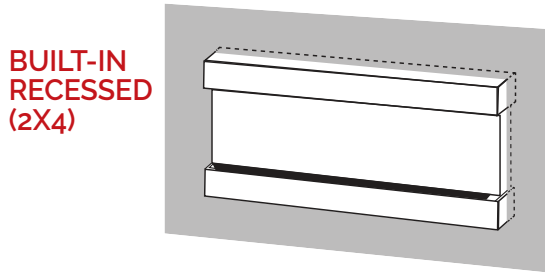

WIRELESS WALL TETHER WITH
THERMOSTAT CONTROL

MULTI INSTALLATIONS - OVER 12 DIFFERENT CONFIGURATIONS

- BUILT-IN/ CLEAN FACE INSTALLATION
- WALL MOUNT INSTALLATION
- BUILT-IN RECESSED INSTALLATION (2X4 WALL)
- FLOATING WALL CABINET
- FLOOR CABINET
- SINGLE SIDED
- LEFT CORNER
- RIGHT CORNER