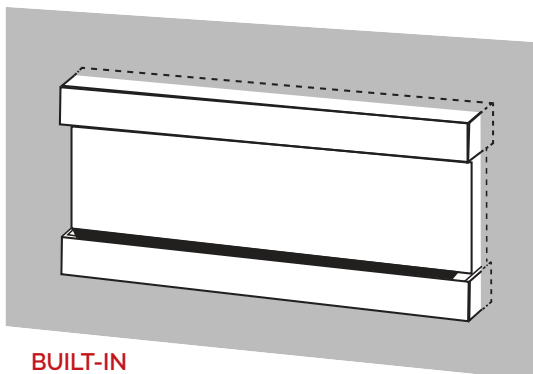

**BUILT-IN
RECESSED
(2X4)**