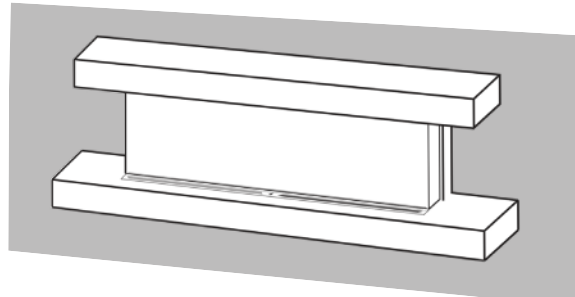

WIRELESS WALL TETHER WITH
THERMOSTAT CONTROL

MULTI INSTALLATIONS - OVER 12 DIFFERENT CONFIGURATIONS

- BUILT-IN/ CLEAN FACE INSTALLATION
- WALL MOUNT INSTALLATION
- BUILT-IN RECESSED INSTALLATION (2X4 WALL)
- FLOATING WALL CABINET
- FLOOR CABINET
- SINGLE SIDED
- LEFT CORNER
- RIGHT CORNER