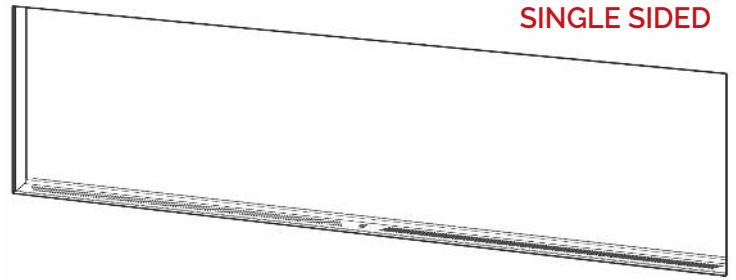

MODEL & CONFIGURATION		VIEWING AREA			FIREBOX DIMENSIONS					
MODEL #	CONFIGURATION	A FRONT GLASS WIDTH	B SIDE GLASS WIDTH	C GLASS HEIGHT	D OVERALL WIDTH	E OVERALL HEIGHT	F OVERALL DEPTH	G BOTTOM TO VIEWING	H TOP TO VIEWING	I BACK TO VIEWING
LPM-4416	SINGLE SIDED	43.875"	-	15.5"	44"	24.875"	11.5"	4.5"	4.5"	-
	CORNER (L/R)	43.875"	5	15.5"	44"	24.875"	11.5"	4.5"	4.5"	4.125"
	3-SIDED (BAY)	43.875"	5	15.5"	44"	24.875"	11.5"	4.5"	4.5"	4.125"
LPM-5616	SINGLE SIDED	55.875"	-	15.5"	56"	24.875"	11.5"	4.5"	4.5"	-
	CORNER (L/R)	55.875"	5	15.5"	56"	24.875"	11.5"	4.5"	4.5"	4.125"
	3-SIDED (BAY)	55.875"	5	15.5"	56"	24.875"	11.5"	4.5"	4.5"	4.125"
LPM-6816	SINGLE SIDED	67.875"	-	15.5"	68"	24.875"	11.5"	4.5"	4.5"	-
	CORNER (L/R)	67.875"	5	15.5"	68"	24.875"	11.5"	4.5"	4.5"	4.125"
	3-SIDED (BAY)	67.875"	5	15.5"	68"	24.875"	11.5"	4.5"	4.5"	4.125"
LPM-8016	SINGLE SIDED	79.875"	-	15.5"	80"	24.875"	11.5"	4.5"	4.5"	-
	CORNER (L/R)	79.875"	5	15.5"	80"	24.875"	11.5"	4.5"	4.5"	4.125"
	3-SIDED (BAY)	79.875"	5	15.5"	80"	24.875"	11.5"	4.5"	4.5"	4.125"
LPM-9616	SINGLE SIDED	95.875"	-	15.5"	96"	24.875"	11.5"	4.5"	4.5"	-
	CORNER (L/R)	95.875"	5	15.5"	96"	24.875"	11.5"	4.5"	4.5"	4.125"
	3-SIDED (BAY)	95.875"	5	15.5"	96"	24.875"	11.5"	4.5"	4.5"	4.125"