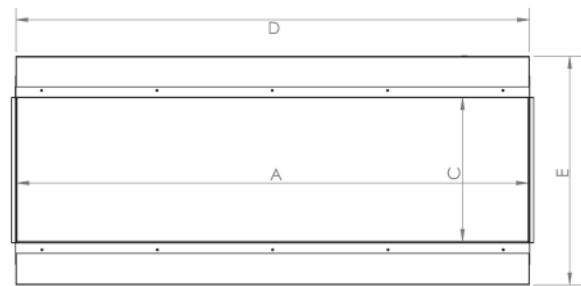

MODEL & CONFIGURATION		VIEWING AREA			FIREBOX DIMENSIONS					
MODEL #	CONFIGURATION	A FRONT GLASS WIDTH	B SIDE GLASS WIDTH	C GLASS HEIGHT	D OVERALL WIDTH	E OVERALL HEIGHT	F OVERALL DEPTH	G BOTTOM TO VIEWING	H TOP TO VIEWING	I BACK TO VIEWING
LPM-4416	SINGLE SIDED	43.875"	-	15.5"	44"	24.875"	11.5"	4.5"	4.5"	-
	CORNER (L/R)	43.875"	5	15.5"	44"	24.875"	11.5"	4.5"	4.5"	4.125"
	3-SIDED (BAY)	43.875"	5	15.5"	44"	24.875"	11.5"	4.5"	4.5"	4.125"
LPM-5616	SINGLE SIDED	55.875"	-	15.5"	56"	24.875"	11.5"	4.5"	4.5"	-
	CORNER (L/R)	55.875"	5	15.5"	56"	24.875"	11.5"	4.5"	4.5"	4.125"
	3-SIDED (BAY)	55.875"	5	15.5"	56"	24.875"	11.5"	4.5"	4.5"	4.125"
LPM-6816	SINGLE SIDED	67.875"	-	15.5"	68"	24.875"	11.5"	4.5"	4.5"	-
	CORNER (L/R)	67.875"	5	15.5"	68"	24.875"	11.5"	4.5"	4.5"	4.125"
	3-SIDED (BAY)	67.875"	5	15.5"	68"	24.875"	11.5"	4.5"	4.5"	4.125"
LPM-8016	SINGLE SIDED	79.875"	-	15.5"	80"	24.875"	11.5"	4.5"	4.5"	-
	CORNER (L/R)	79.875"	5	15.5"	80"	24.875"	11.5"	4.5"	4.5"	4.125"
	3-SIDED (BAY)	79.875"	5	15.5"	80"	24.875"	11.5"	4.5"	4.5"	4.125"
LPM-9616	SINGLE SIDED	95.875"	-	15.5"	96"	24.875"	11.5"	4.5"	4.5"	-
	CORNER (L/R)	95.875"	5	15.5"	96"	24.875"	11.5"	4.5"	4.5"	4.125"
	3-SIDED (BAY)	95.875"	5	15.5"	96"	24.875"	11.5"	4.5"	4.5"	4.125"