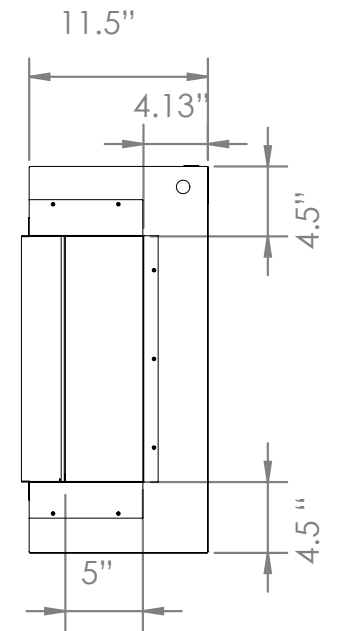

Part Number	LPM-4416
Series	Landscape Pro Multiview