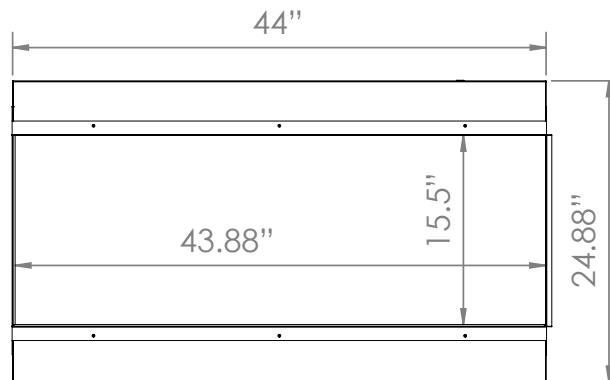

Part Number	LPM-4416
Series	Landscape Pro Multiview