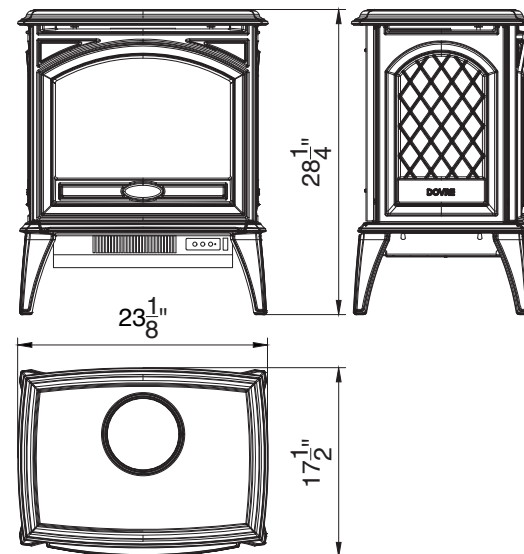

Lynwood E50 electric fireplace shown with the Oak log media

E50