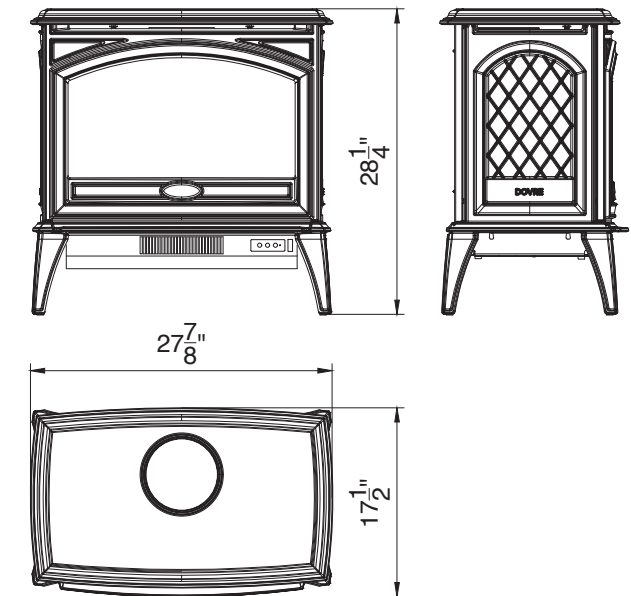

### FS-26-922

\*Height, Width, Depth: 28 x 25 5/8 x 17 1/2  
 Glass Viewing Area: 9 x 22  
 \*\*Shipping Size: 31 8/9 x 22 2/3 x 28 1/2  
 Shipping Weight: 81.50 lbs.

Lynwood W76 Wood Fireplace

DESIGN-MEDIA-BIRCH-10PCE

Lynwood E70 electric fireplace shown with the Oak log media

Lynwood E50 electric fireplace shown with the Oak log media

E50

E70

Lynwood E50 electric fireplace  
shown with the Birch log media