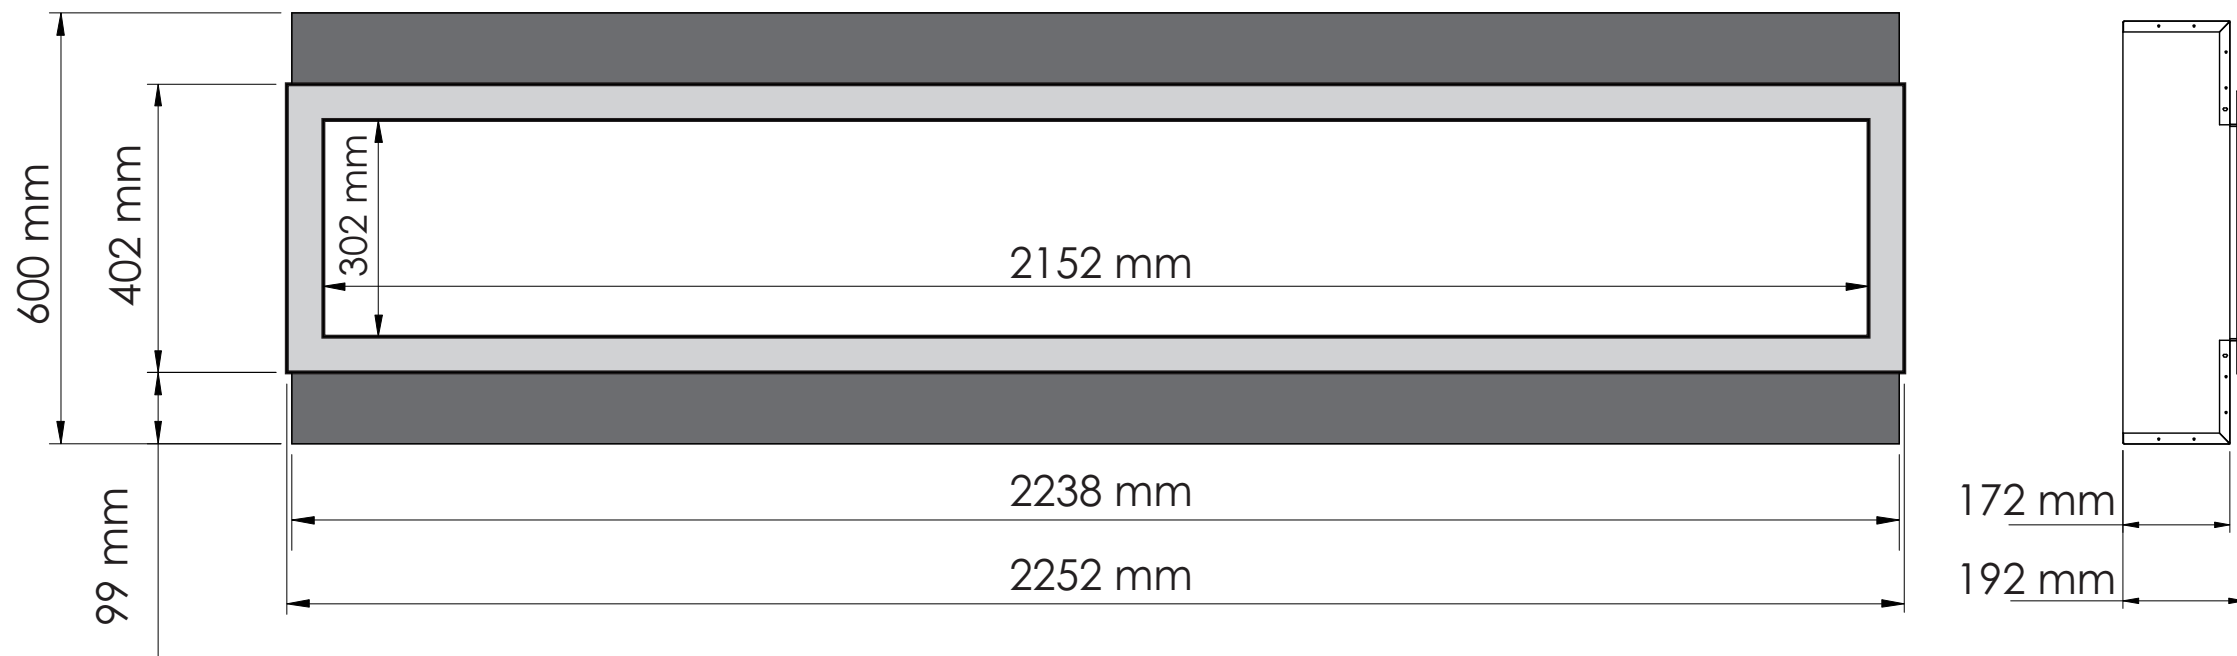

TECHNICAL SPECIFICATIONS		
VOLTS	120	
AMPS	12.5	
WATTS	1500	
HEATER	HIGH	1500 watts
	LOW	750 watts
NO HEATER	22 watts	
LAMPS	QUANTITY	LED
	WATTS	
	TOTAL WATTS	22 watts
ROTOR MOTOR	1 at 5 watts	
HEIGHT, WIDTH, DEPTH	23 1/2 x 88 1/8 x 6 3/4	
GLASS VIEWING OPENING	11 7/8 x 84 3/4"	
SURROUND SIZE	15 7/8 x 88 1/8	
SHIPPING SIZE	25 1/4 x 99 1/4 x 9 3/4	
SHIPPING WEIGHT	188 lbs	
GLASS FRONT	UNIT	
		Included
PLUG LOCATION	Left Side	
CORD LENGTH	76"	
APPROX. HEATING AREA	400 sq ft	

SERIES BUILT IN	MODEL BI-88-SLIM		REV 1
SCALE 1" = 1'-0"	DATE: 7/1/2015		SHEET 1 OF 1

TECHNICAL SPECIFICATIONS		
VOLTS	120	
AMPS	12.5	
WATTS	1500	
HEATER	HIGH	1500 watts
	LOW	750 watts
NO HEATER		22 watts
LAMPS	QUANTITY	LED
	WATTS	
	TOTAL WATTS	22 watts
ROTOR MOTOR		1 at 5 watts
HEIGHT, WIDTH, DEPTH	60 x 223.8 x 17.2 cm	
GLASS VIEWING OPENING	30.2 x 215.2 cm	
SURROUND SIZE	40.2 x 225.2 cm	
SHIPPING SIZE	64 x 251.7 x 24.8	
SHIPPING WEIGHT	UNIT	85 kg
	GLASS FRONT	Included
PLUG LOCATION	Left Side	
CORD LENGTH	193 cm	
APPROX. HEATING AREA	37 sqm	

SERIES	MODEL		REV
BUILT IN	BI-88-SLIM		1
SCALE 1:12	DATE: 7/1/2015	SHEET 1 OF 1	