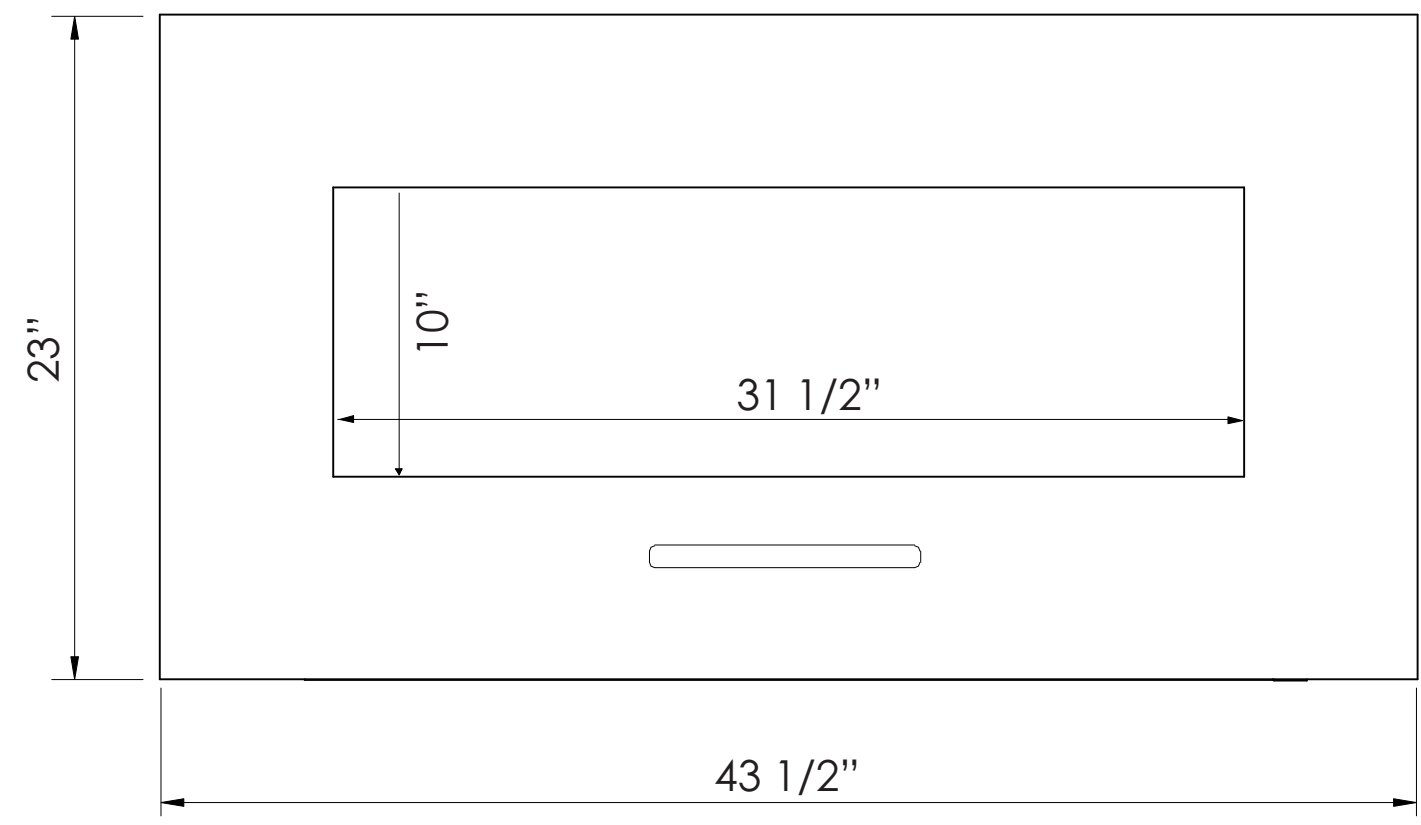

TECHNICAL SPECIFICATIONS

VOLTS		120
AMPS		12.5
WATTS		1500
HEATER	HIGH	1500 watts
	LOW	750 watts
NO HEATER		22 watts
LAMPS	QUANTITY	LED
	WATTS	
	TOTAL WATTS	22 watts
ROTOR MOTOR		1 at 5 watts
HEIGHT, WIDTH, DEPTH		19 7/8 x 33 1/2 x 6 1/8"
GLASS VIEWING OPENING		31 1/2 x 10
GLASS SIZE		43 1/2 x 23
SHIPPING SIZE		47 1/4 x 9 1/8 x 25 1/4
SHIPPING WEIGHT		63.1 lbs
	UNIT	
GLASS FRONT		Included
PLUG LOCATION		Left Side
CORD LENGTH		76"
APPROX. HEATING AREA		400 sq ft

SERIES WM-BI	MODEL WM-FM-34-4423-BG		REV 1
SCALE 1" = 1'-0"	DATE: 12/15/2015		SHEET 1 OF 1