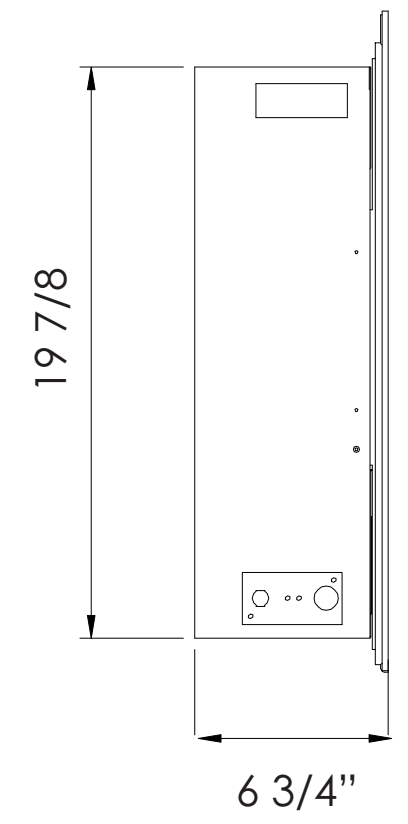

TECHNICAL SPECIFICATIONS

VOLTS		120
AMPS		12.5
WATTS		1500
HEATER	HIGH	1500 watts
	LOW	750 watts
NO HEATER		22 watts
LAMPS	QUANTITY	LED
	WATTS	
	TOTAL WATTS	22 watts
ROTOR MOTOR		1 at 5 watts
HEIGHT, WIDTH, DEPTH		19 7/8 x 33 1/2 x 6 1/8"
GLASS VIEWING OPENING		31 1/2 x 10
GLASS SIZE		43 1/2 x 23
SHIPPING SIZE		47 1/4 x 9 1/8 x 25 1/4
SHIPPING WEIGHT		63.1 lbs
	UNIT	
GLASS FRONT		Included
PLUG LOCATION		Left Side
CORD LENGTH		76"
APPROX. HEATING AREA		400 sq ft

SERIES WM-BI	MODEL WM-FM-34-4423-BG		REV 1
SCALE 1" = 1'-0"	DATE: 12/15/2015		SHEET 1 OF 1