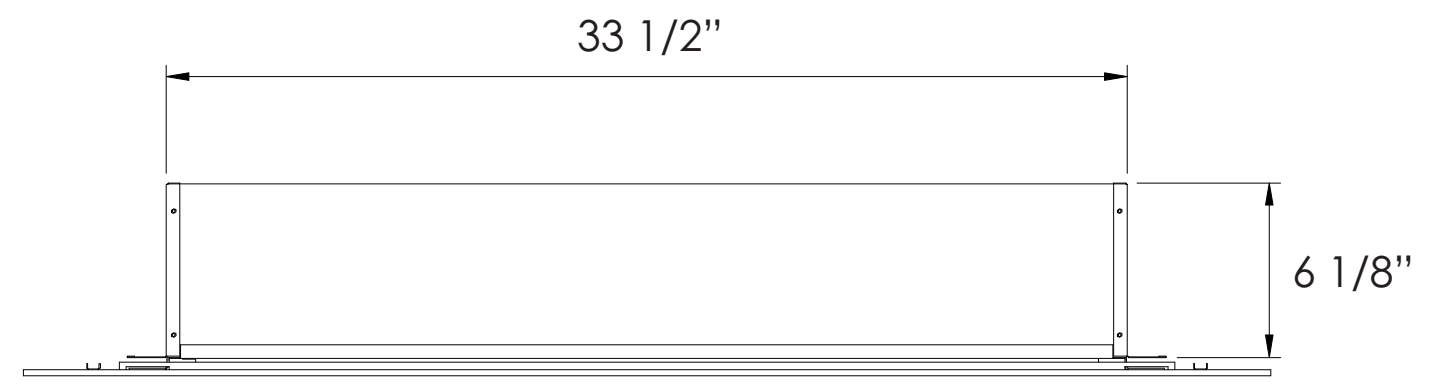

TECHNICAL SPECIFICATIONS

VOLTS		120
AMPS		12.5
WATTS		1500
HEATER	HIGH	1500 watts
	LOW	750 watts
NO HEATER		22 watts
LAMPS	QUANTITY	LED
	WATTS	
	TOTAL WATTS	22 watts
ROTOR MOTOR		1 at 5 watts
HEIGHT, WIDTH, DEPTH		19 7/8 x 33 1/2 x 6 1/8"
GLASS VIEWING OPENING		31 1/2 x 10
GLASS SIZE		43 1/2 x 23
SHIPPING SIZE		47 1/4 x 9 1/8 x 25 1/4
SHIPPING WEIGHT		63.1 lbs
	UNIT	
GLASS FRONT		Included
PLUG LOCATION		Left Side
CORD LENGTH		76"
APPROX. HEATING AREA		400 sq ft

SERIES WM-BI	MODEL WM-FM-34-4423-BG		REV 1
SCALE 1" = 1'-0"	DATE: 12/15/2015		SHEET 1 OF 1