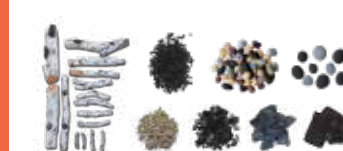

DESIGN-MEDIA-BIRCH-15PCE