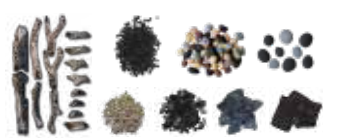

DESIGN-MEDIA-RUSTIC-14PCE