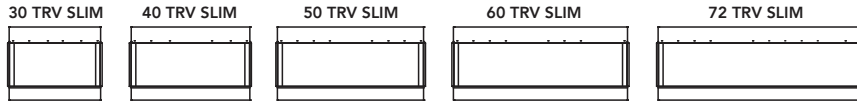

XL DEEP

SLIM

XL EXTRA TALL

EXCLUSIVE FLAME SET

Ambient canopy lighting: Shown On and Off, illuminate media like never before with a spectrum of lighting in 13 different colors.

UNIQUE PRESENTATION

Fire & Ice Flame®: Vibrant multi-colored state-of-the-art FIRE & ICE® flame that is easily changed from purple to orange or yellow to blue to purple, rose or violet to blue with just a click of the remote.

FOUR INSTALLATION CONFIGURATIONS

- All 3 sides of glass visible
- Left side visible
- Right visible
- Front only for an extra deep (14 1/4") fireplace

Tru-View Book JAN 20

Distributed By:

We reserve the right to update products, specifications and dimensions are subject to change. Please refer to the product manual to verify measurements and clearance requirements. All local building codes must be followed.

Amantii

Visit our online showrooms at:

www.amantii.com