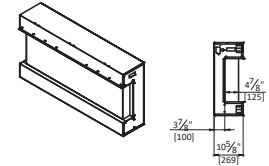

XL DEEP

SLIM

XL EXTRA TALL

EXCLUSIVE FLAME SET

Ambient canopy lighting: Shown On and Off, illuminate media like never before with a spectrum of lighting in 13 different colors.

UNIQUE PRESENTATION

Fire & Ice Flame®: Vibrant multi-colored state-of-the-art FIRE & ICE® flame that is easily changed from purple to orange or yellow to blue to purple, rose or violet to blue with just a click of the remote.

FOUR INSTALLATION CONFIGURATIONS

- All 3 sides of glass visible
- Left side visible
- Right visible
- Front only for an extra deep (14 1/4") fireplace

Tru-View Book JAN 20

Distributed By:

We reserve the right to update products, specifications and dimensions are subject to change. Please refer to the product manual to verify measurements and clearance requirements. All local building codes must be followed.

Amantii

Visit our online showrooms at:

www.amantii.com