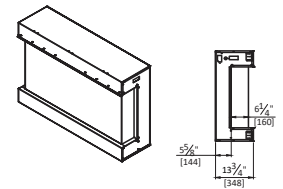

XL EXTRA TALL