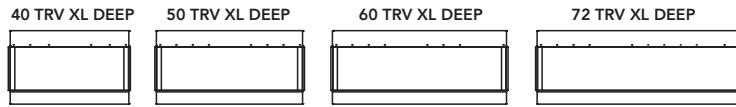

XL DEEP

SLIM

XL EXTRA TALL

EXCLUSIVE FLAME SET

Ambient canopy lighting: Shown On and Off, illuminate media like never before with a spectrum of lighting in 13 different colors.

UNIQUE PRESENTATION

Fire & Ice Flame®: Vibrant multi-colored state-of-the-art FIRE & ICE® flame that is easily changed from purple to orange or yellow to blue to purple, rose or violet to blue with just a click of the remote.

FOUR INSTALLATION CONFIGURATIONS

- All 3 sides of glass visible
- Left side visible
- Right visible
- Front only for an extra deep (14 1/4") fireplace

Tru-View Book JAN 20

Distributed By:

We reserve the right to update products, specifications and dimensions are subject to change. Please refer to the product manual to verify measurements and clearance requirements. All local building codes must be followed.

Amantii

Visit our online showrooms at:

www.amantii.com