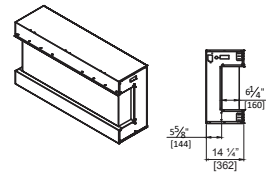

XL DEEP

SLIM

XL EXTRA TALL

EXCLUSIVE FLAME SET

Ambient canopy lighting: Shown On and Off, illuminate media like never before with a spectrum of lighting in 13 different colors.

UNIQUE PRESENTATION

Fire & Ice Flame®: Vibrant multi-colored state-of-the-art FIRE & ICE® flame that is easily changed from purple to orange or yellow to blue to purple, rose or violet to blue with just a click of the remote.

FOUR INSTALLATION CONFIGURATIONS

- All 3 sides of glass visible
- Left side visible
- Right visible
- Front only for an extra deep (14 1/4") fireplace

Tru-View Book JAN 20

Distributed By:

We reserve the right to update products, specifications and dimensions are subject to change. Please refer to the product manual to verify measurements and clearance requirements. All local building codes must be followed.

Amantii

Visit our online showrooms at:

www.amantii.com