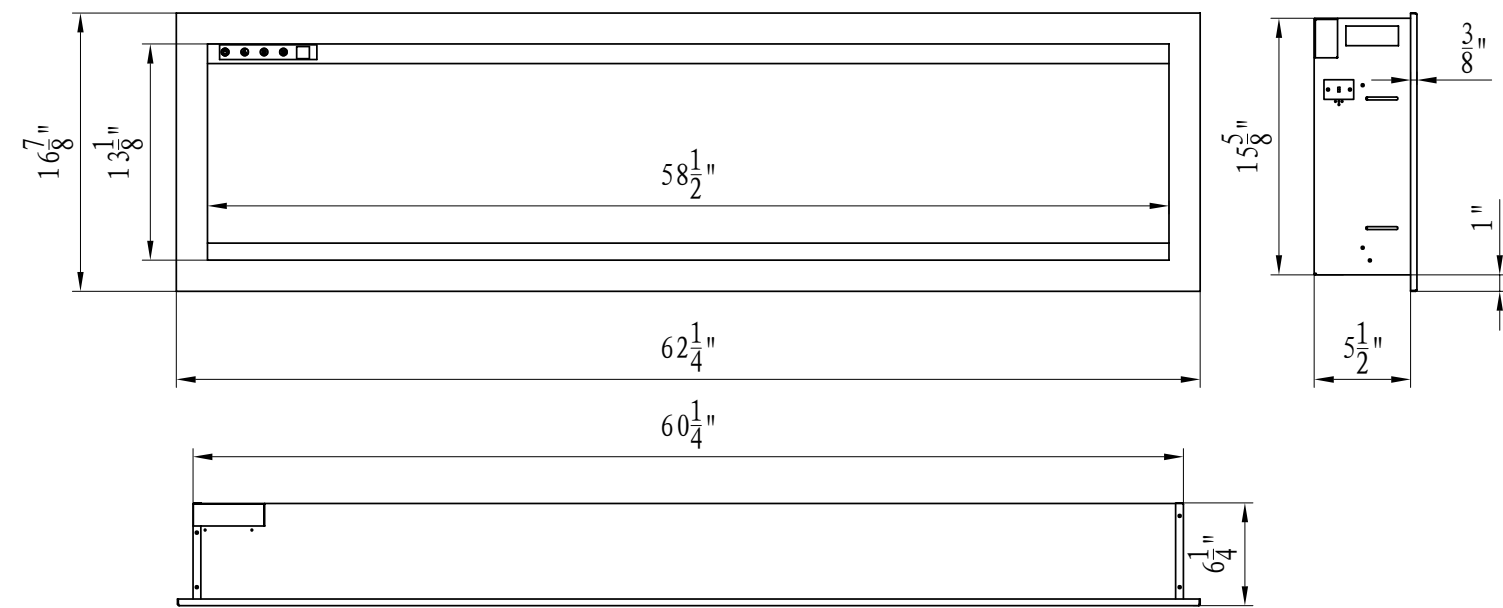

SYM-60 BESPOKE