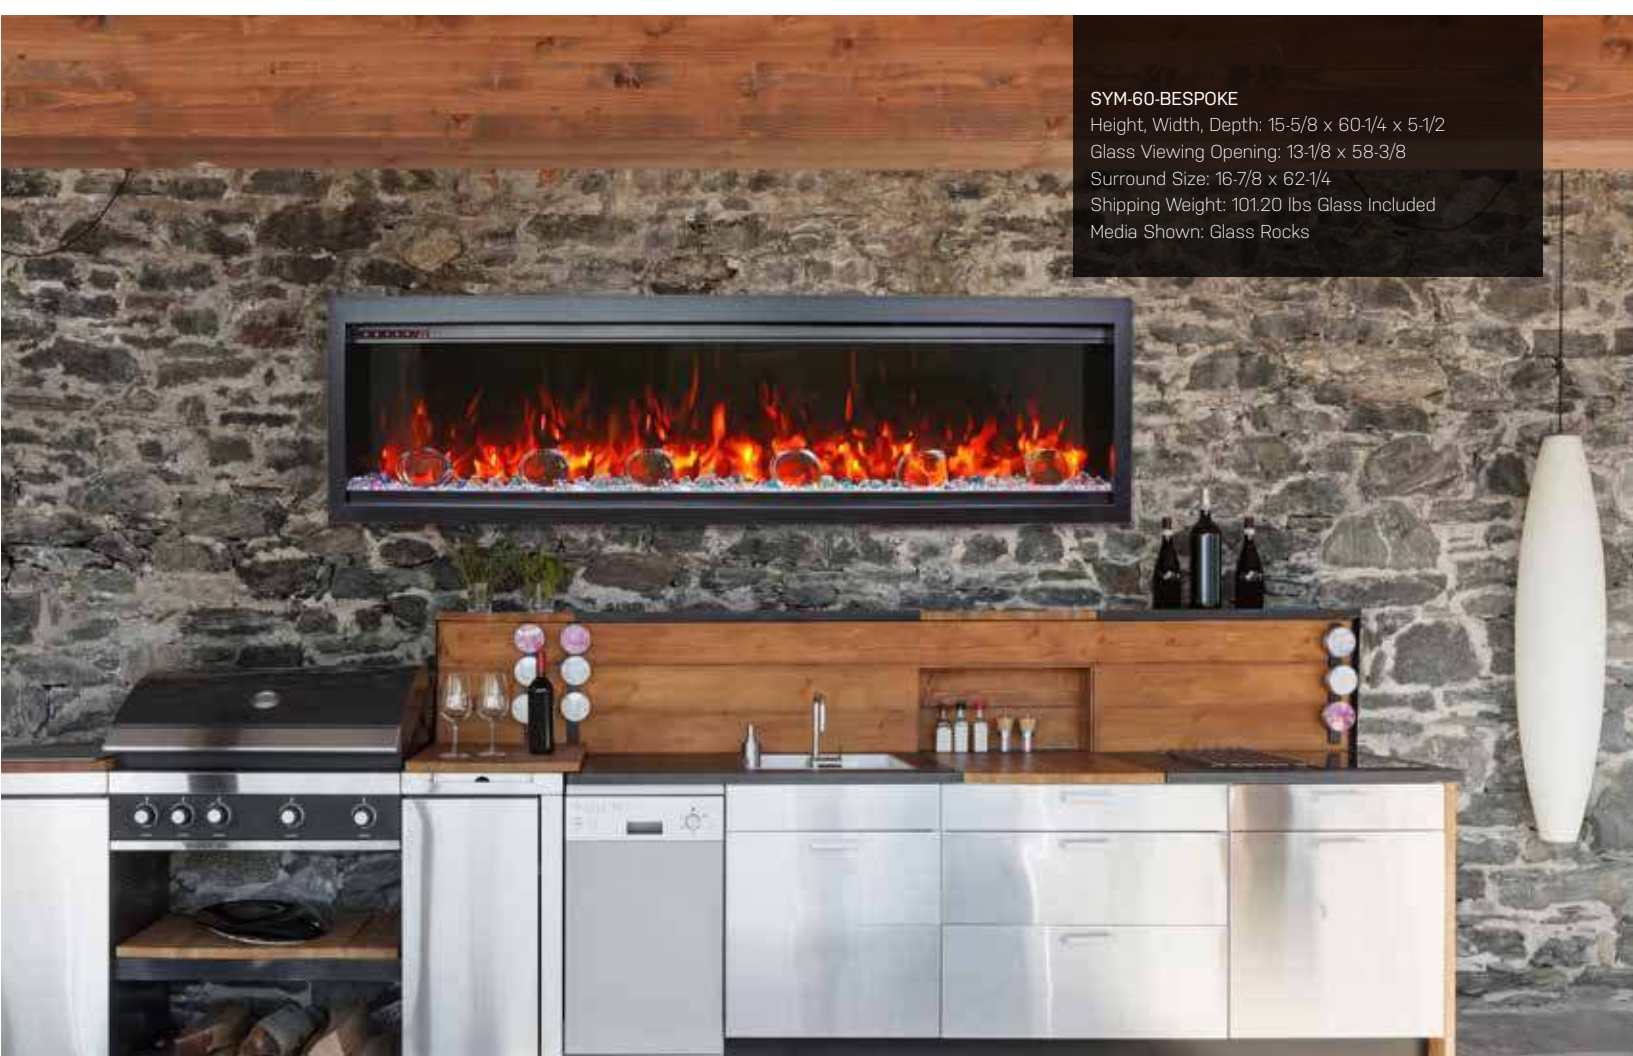

SYM-60-BESPOKE

Height, Width, Depth: 15-5/8 x 60-1/4 x 5-1/2
Glass Viewing Opening: 13-1/8 x 58-3/8
Surround Size: 16-7/8 x 62-1/4
Shipping Weight: 101.20 lbs Glass Included
Media Shown: Glass Rocks

INCLUDED ACCESSORIES

See page 4 for more; and page 5 for flame colors and other details.

AND CHOICE OF ONE MEDIA KIT: