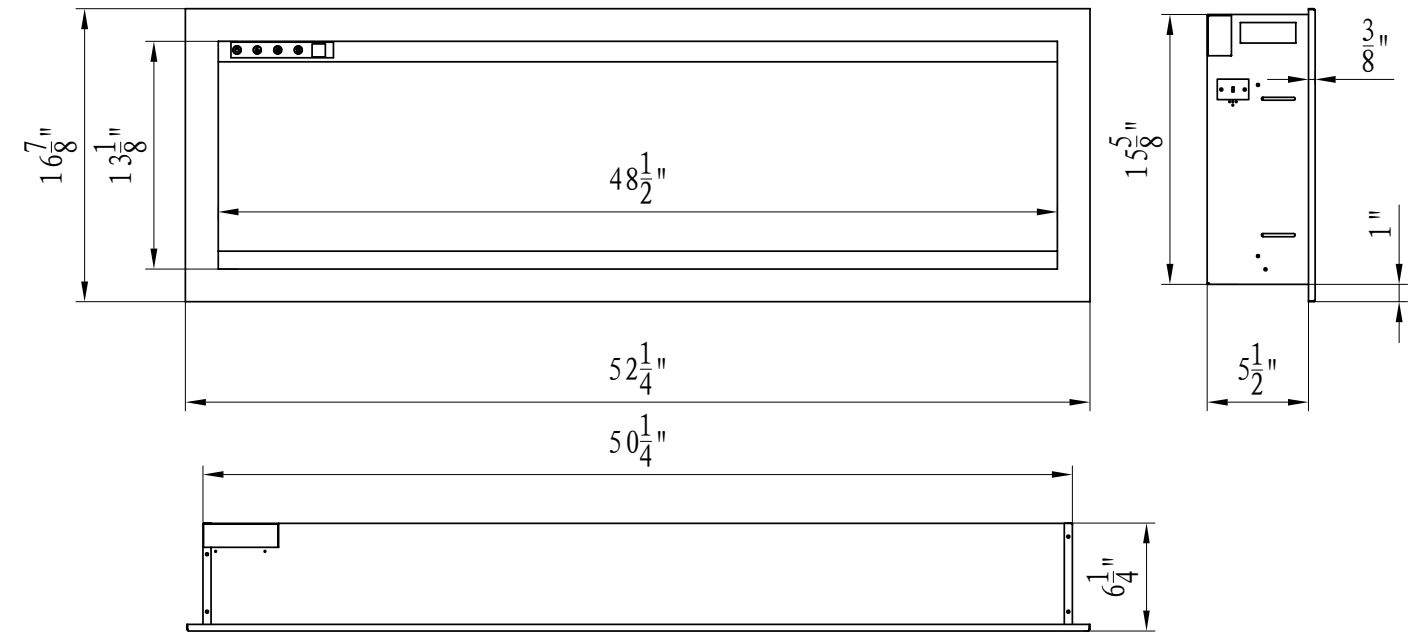

SYMMETRY BESPOKE FEATURES

TWO FLAME STYLE PATTERNS

The SYMMETRY fireplace arrives from the factory with a NEW realistic style flame pattern. Enjoy our FIRE & ICE® flame presentation in a new style that mimics real fire like never before. If you prefer Amantii's traditional diffused flame appearance, simply remove the included stencil.

AMBIENT CANOPY LIGHTING

Add more dimension and excitement to your SYMMETRY electric fireplace by illuminating Amantii's decorative media kits (or your own) from above. The ambient canopy lighting is located in the upper part of the fireplace and with the click of a button, choose from 11 colors of light, include dynamic condition.

TOUCH PAD

Convenient touch pad with temperature indicator display.

SYM-50 BESPOKE