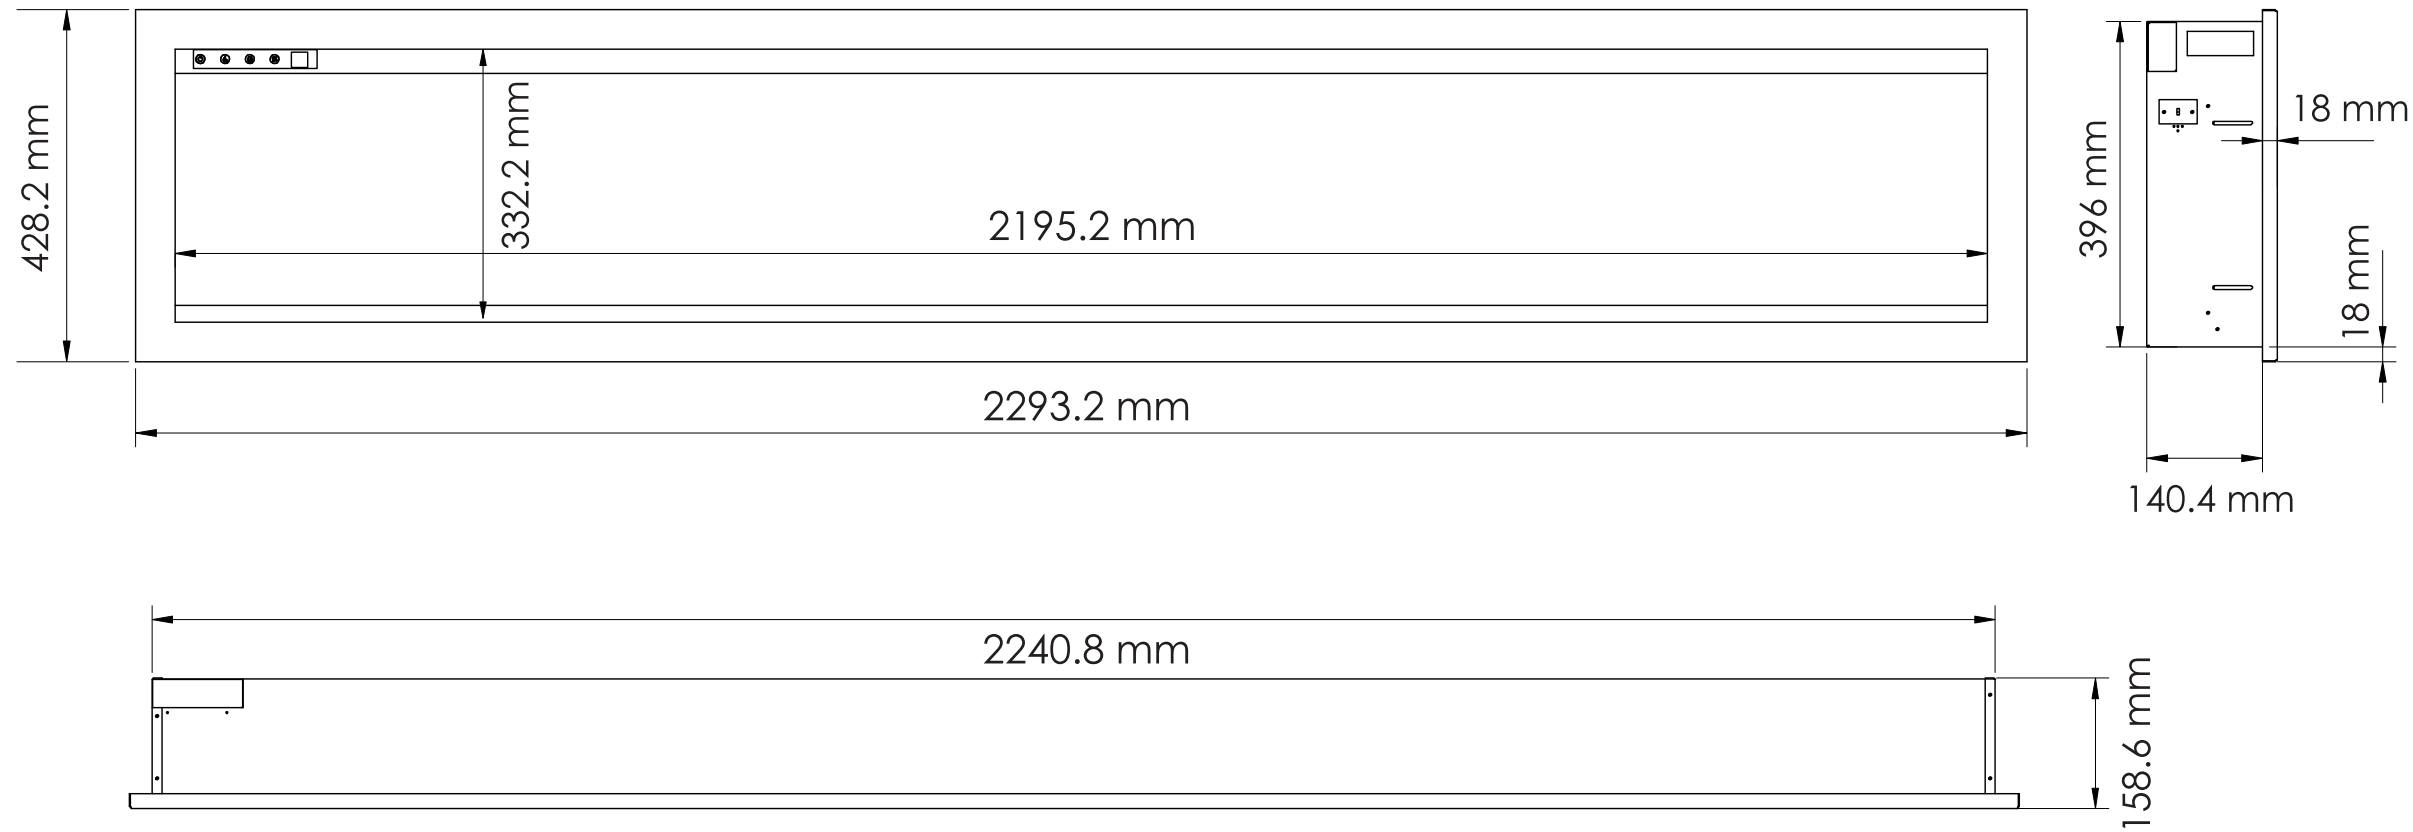

TECHNICAL SPECIFICATIONS		
VOLTS	120	
AMPS	12.5	
WATTS	1200	
HEATER	HIGH	1200 watts
	LOW	600 watts
NO HEATER	56 watts max	
LAMPS	QUANTITY	LED
	WATTS	
	TOTAL WATTS	22 watts
ROTOR MOTOR	1 at 5 watts	
HEIGHT, WIDTH, DEPTH	15 5/8 x 88 1/4 x 5 1/2	
GLASS VIEWING OPENING	13 1/8 x 86 3/8	
SURROUND SIZE	16 7/8 x 90 1/4	
SHIPPING SIZE	19 1/2 x 95 1/2 x 9 1/4	
SHIPPING WEIGHT		
	UNIT	
	STEEL FRONT	Included
PLUG LOCATION	Left Side	
CORD LENGTH	76"	
APPROX. HEATING AREA	400 sq ft	

*Amantii*  
SYMMETRY

SERIES SYMMETRY	MODEL SYM-88 & SYM-88-B		REV 1
SCALE 1" = 1'-0"	DATE: 10/15/2018		SHEET 1 OF 1

TECHNICAL SPECIFICATIONS		
VOLTS	120	
AMPS	12.5	
WATTS	1200	
HEATER	HIGH	1200 watts
	LOW	600 watts
NO HEATER		56 watts max
LAMPS	QUANTITY	LED
	WATTS	
	TOTAL WATTS	22 watts
ROTOR MOTOR		1 at 5 watts
HEIGHT, WIDTH, DEPTH		39.6 x 224.1 x 14 cm
GLASS VIEWING OPENING		33.2 x 219.5 cm
SURROUND SIZE		42.8 x 229.3 cm
SHIPPING SIZE		49.3 x 242 x 23 cm
SHIPPING WEIGHT		
	UNIT	
	GLASS FRONT	Included
PLUG LOCATION		Left Side
CORD LENGTH		193 cm
APPROX. HEATING AREA		37 sqm

*Amantii*  
**SYMMETRY**

SERIES SYMMETRY	MODEL SYM-88 & SYM-88-B		REV 1
SCALE 1:12	DATE: 10/15/2018	SHEET 1 OF 1	