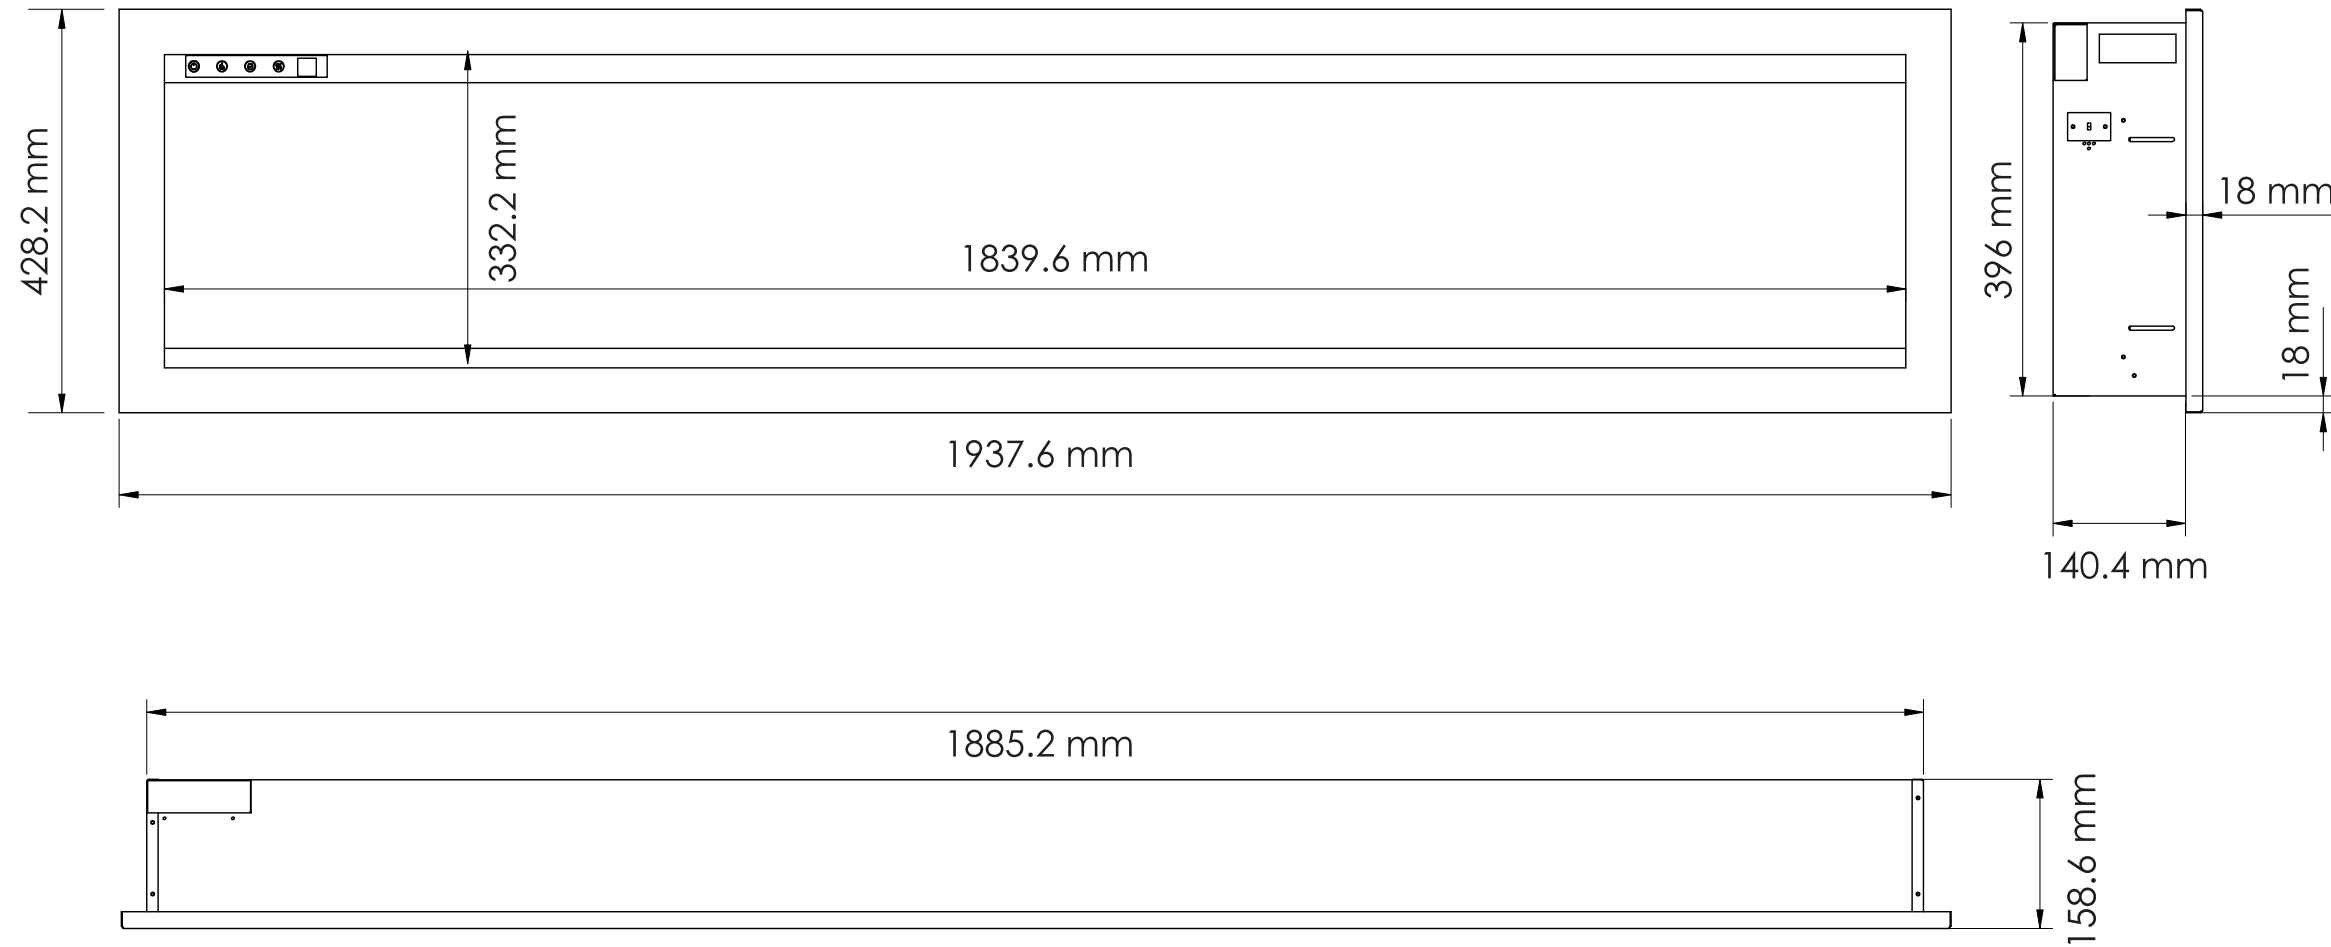

TECHNICAL SPECIFICATIONS		
VOLTS	120	
AMPS	12.5	
WATTS	1200	
HEATER	HIGH	1200 watts
	LOW	600 watts
NO HEATER		50 watts max
LAMPS	QUANTITY	LED
	WATTS	
	TOTAL WATTS	22 watts
ROTOR MOTOR		1 at 5 watts
HEIGHT, WIDTH, DEPTH		15 5/8 x 74 1/4 x 5 1/2
GLASS VIEWING OPENING		13 1/8 x 72 3/8
SURROUND SIZE		16 7/8 x 76 1/4
SHIPPING SIZE		19 1/2 x 81 1/4 x 9 1/4
SHIPPING WEIGHT		
	UNIT	
	STEEL FRONT	Included
PLUG LOCATION		Left Side
CORD LENGTH		76"
APPROX. HEATING AREA		400 sq ft

Amantii
SYMMETRY

SERIES SYMMETRY	MODEL SYM-74 & SYM-74-B		REV 1
SCALE 1" = 1'-0"	DATE: 10/15/2018	SHEET 1 OF 1	

TECHNICAL SPECIFICATIONS		
VOLTS	120	
AMPS	12.5	
WATTS	1200	
HEATER	HIGH	1200 watts
	LOW	600 watts
NO HEATER		50 watts max
LAMPS	QUANTITY	LED
	WATTS	
	TOTAL WATTS	22 watts
ROTOR MOTOR		1 at 5 watts
HEIGHT, WIDTH, DEPTH		39.6 x 188.5 x 14 cm
GLASS VIEWING OPENING		33.2 x 184 cm
SURROUND SIZE		42.8 x 193.8 cm
SHIPPING SIZE		49.3 x 206.2 x 23 cm
SHIPPING WEIGHT		
	UNIT	
	GLASS FRONT	Included
PLUG LOCATION		Left Side
CORD LENGTH		193 cm
APPROX. HEATING AREA		37 sqm

Amantii
SYMMETRY

SERIES SYMMETRY	MODEL SYM-74 & SYM-74-B		REV 1
SCALE 1:12	DATE: 10/15/2018		SHEET 1 OF 1