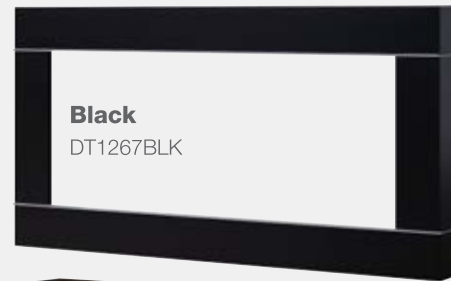

Cohesion Trim*

*Only available for the 50" wall-mounts.

BLF5051 | Shown with Black Cohesion Accessory Kit DT1267BLK

Your authorized Dimplex dealer:

For more information and product specifications, please visit dimplex.com

Dimplex®

Dimplex North America Limited
1367 Industrial Road | Cambridge | ON N3H 4W3
Telephone: 1-888-DIMPLEX | Fax: 1-800-668-6665

Visit us online at: www.dimplex.com