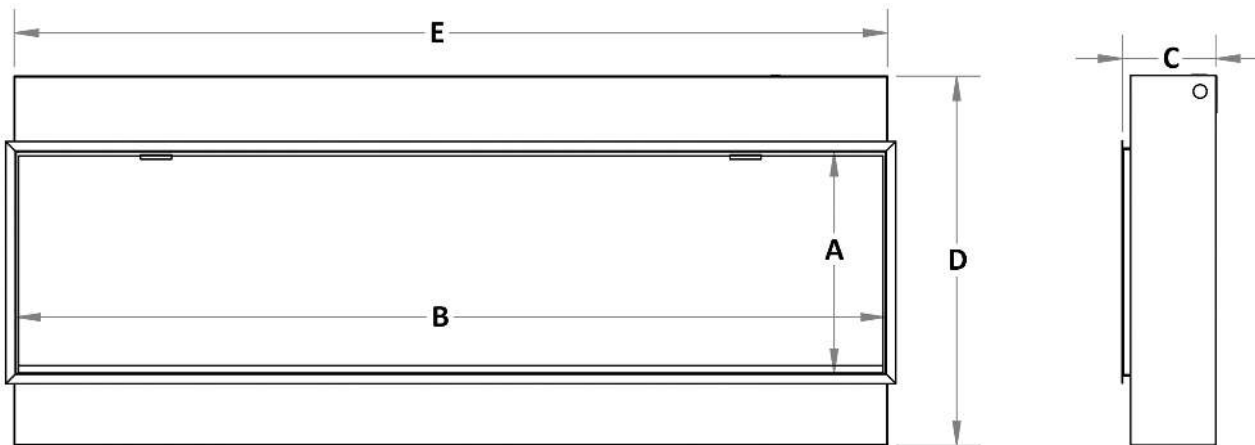

Comes Standard with 2 Types of Acrylic Media: Smoke & Clear

LANDSCAPE PRO™ SLIM

Dimension Specs

LANDSCAPE PRO SLIM DIMENSIONAL SPECS

MODEL #	A	B	C	D	E	FRAMING (WxHxD)
LPS-4414	14	44	6	23.75	44.25	44.5 W x 24 H x 5.5 D
LPS-5614	14	56	6	23.75	56.25	56.5 W x 24 H x 5.5 D
LPS-6814	14	68	6	23.75	68.25	68.5 W x 24 H x 5.5 D
LPS-8014	14	80	6	23.75	80.25	80.5 W x 24 H x 5.5 D
LPS-9614	14	96	6	23.75	96.25	96.5 W x 24 H x 5.5 D

LANDSCAPE PRO SLIM 56" DIMENSIONAL DRAWING SHOWN

ModernFlames.com

3515 E. Atlanta Ave. Phoenix, AZ 85040
 (602) 268-9353 • (877) 246-9353

INNOVATING THE INDUSTRY STANDARDS OF TOMORROW