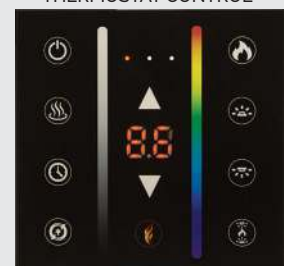

LINEAR

LANDSCAPE PRO™ SLIM SERIES

Built-in Clean Face Electric Fireplace

Landscape Pro™ Slim 56"

MODERN  FLAMES

LANDSCAPE PRO™ SLIM SERIES

Built-in Clean Face Electric Fireplace

The Landscape Pro Slim electric fireplace is the perfect option for any customer looking for a unique frameless look installed into a 2" x 6" wall. This new Slim model in the Landscape Pro Series features independently controlled flame plus up & down lighting with an edge-to-edge viewing area. This Pro Series model features NEW Hybrid-FX™ flame technology, high intensity LED lighting and active ember bed, Driftwood Logs & Wi-Fi controls all as standard features. The Landscape Pro Slim features a 5000 BTU heater, remote and wireless control and comes in 5 linear sizes, 44" | 56" | 68" | 80" | 96".

STANDARD FEATURES

-  Hybrid-FX™ Flame Technology
-  Flame, Ember Bed & Down lighting Controlled, Independently or Together
-  2 Different Ember Bed Stone Styles
-  Full Flame Viewing Area
-  Fully Finished Clean Face Installation
-  Finish Trim Kit Included
-  5,000 BTU Variable Heater
-  Variable Flames
-  Remote Control
-  Hidden Manual Controls
-  Wi-Fi Controls with Modern Flames App

STANDARD CONTROLS

REMOTE CONTROL & MANUAL CONTROL

MODERN FLAMES
FULL FEATURED
WiFi APP

UPGRADE CONTROL

WIRELESS WALL TETHER WITH THERMOSTAT CONTROL

LANDSCAPE PRO™ SLIM SERIES

Driftwood Logs & Acrylic Ember Bed Included Standard

Fireplace Available in 5 Standard Linear Widths:

44"

56"

68"

80"

96"

Flames & Ember Bed Colors - Several Color Combinations Available & Controlled Independently

Landscape Pro Slim 56"