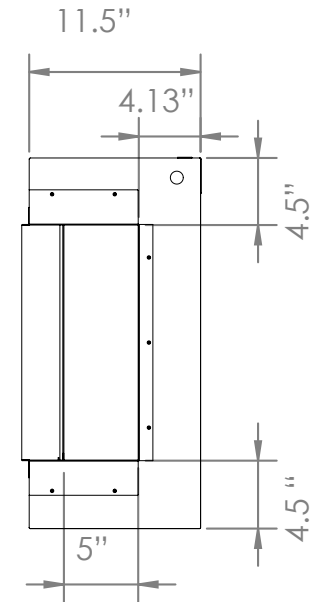

Part Number	LPM-8016
Series	Landscape Pro Multiview