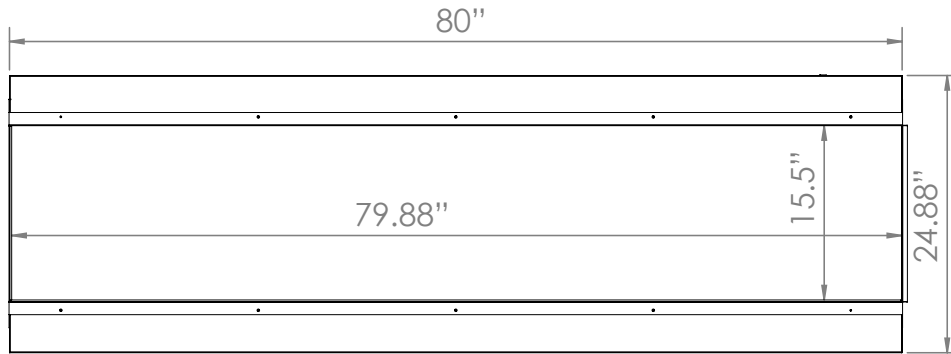

Part Number	LPM-8016
Series	Landscape Pro Multiview