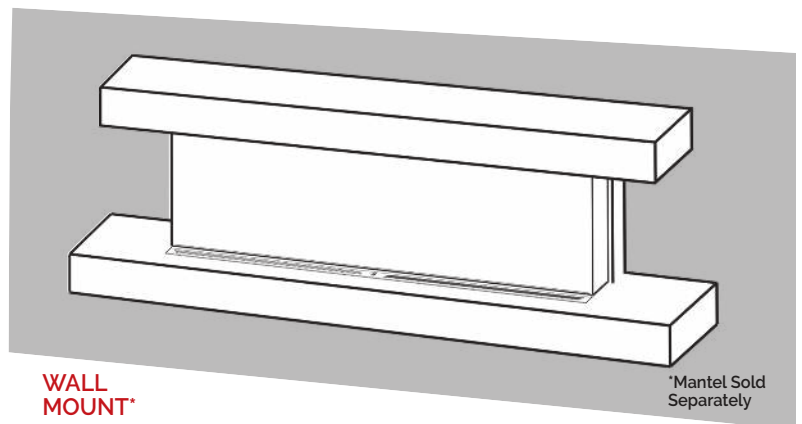

**WALL
MOUNT***

*Mantel Sold Separately

ModernFlames.com

3515 E. Atlanta Ave. Phoenix, AZ 85040
(602) 268-9353 • (877) 246-9353

INNOVATING THE INDUSTRY STANDARDS OF TOMORROW