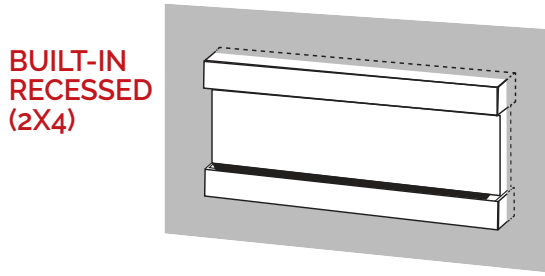

WIRELESS WALL TETHER WITH THERMOSTAT CONTROL

MULTI INSTALLATIONS - OVER 12 DIFFERENT CONFIGURATIONS

- BUILT-IN/ CLEAN FACE INSTALLATION
- WALL MOUNT INSTALLATION
- BUILT-IN RECESSED INSTALLATION (2X4 WALL)
- FLOATING WALL CABINET
- FLOOR CABINET
- SINGLE SIDED
- LEFT CORNER
- RIGHT CORNER