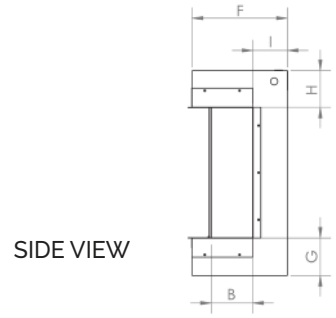

FRONT VIEW

SIDE VIEW