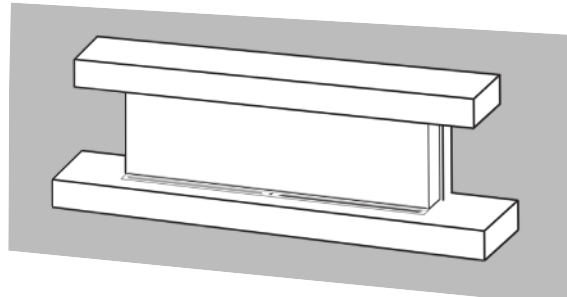

WIRELESS WALL TETHER WITH THERMOSTAT CONTROL

MULTI INSTALLATIONS - OVER 12 DIFFERENT CONFIGURATIONS

- BUILT-IN/ CLEAN FACE INSTALLATION
- WALL MOUNT INSTALLATION
- BUILT-IN RECESSED INSTALLATION (2X4 WALL)
- FLOATING WALL CABINET
- FLOOR CABINET
- SINGLE SIDED
- LEFT CORNER
- RIGHT CORNER