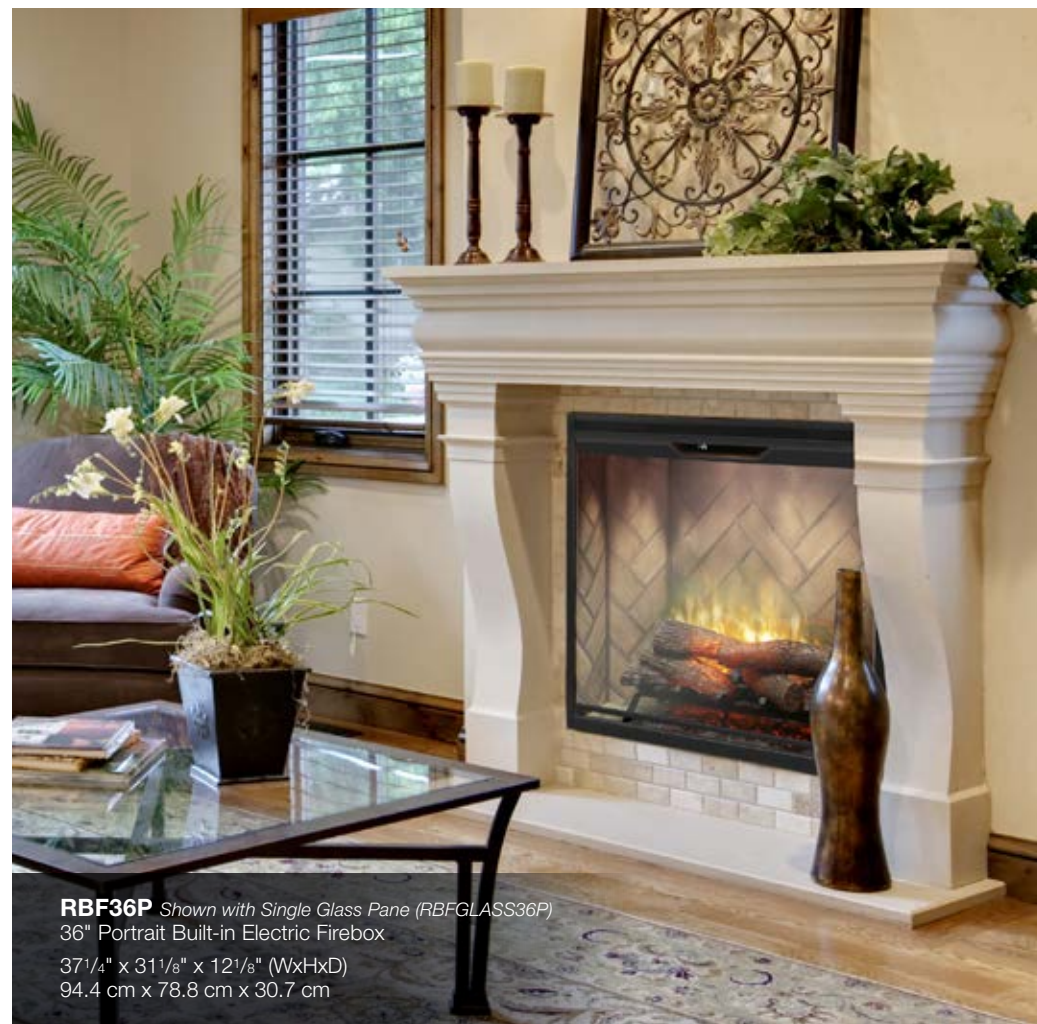

RBFB36P Shown with Single Glass Pane (RBFGLOSS36P)
36" Portrait Built-in Electric Firebox
37¹/₄" x 31¹/₈" x 12¹/₈" (WxHxD)
94.4 cm x 78.8 cm x 30.7 cm