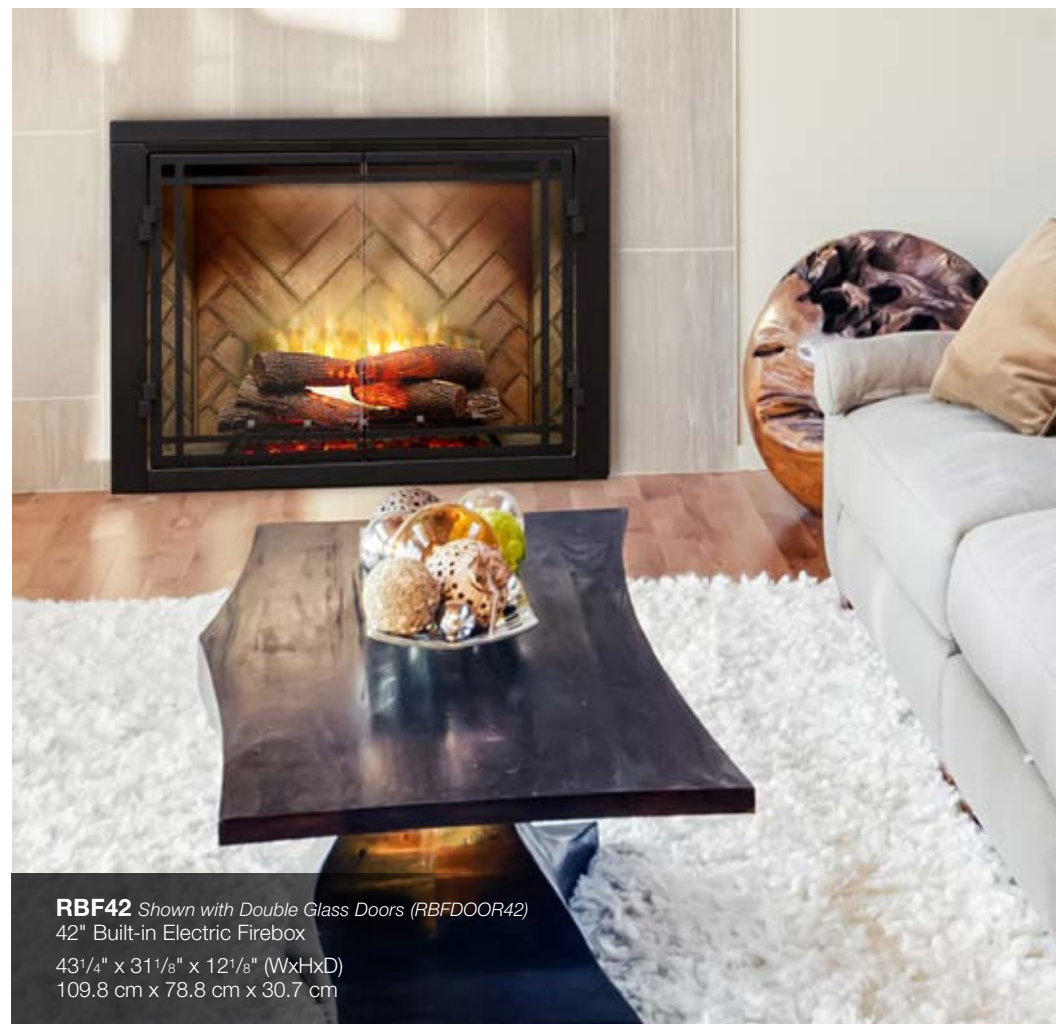

RBFB42 Shown with Double Glass Doors (RBFDOOR42)
42" Built-in Electric Firebox
43¹/₄" x 31¹/₈" x 12¹/₈" (WxHxD)
109.8 cm x 78.8 cm x 30.7 cm