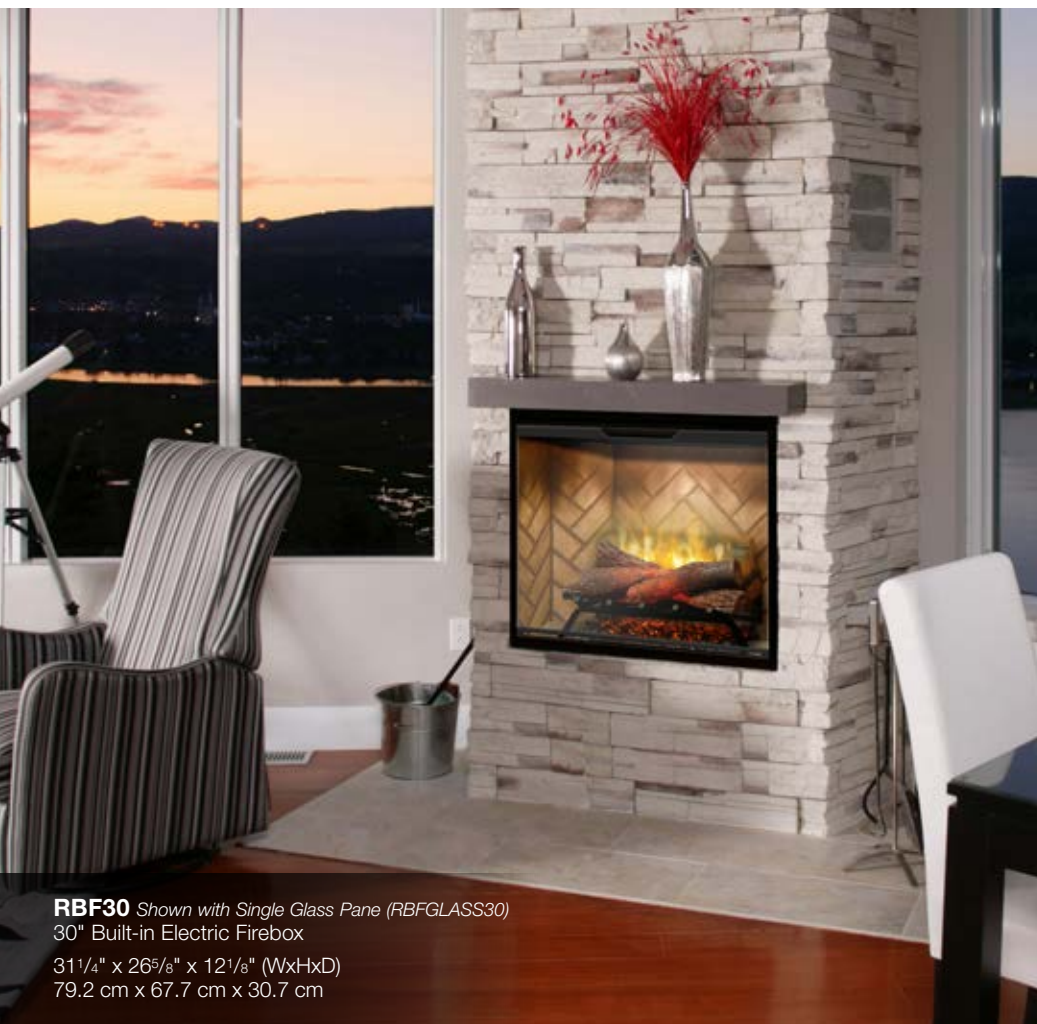

Built-in and Plug-in

ELECTRIC FIREBOXES

 **Dimplex**[®]

Revillusion Built-in Electric Fireboxes

RBF30 Shown with Single Glass Pane (RBFGLASS30)
30" Built-in Electric Firebox

31 1/4" x 26 5/8" x 12 1/8" (WxHxD)
79.2 cm x 67.7 cm x 30.7 cm