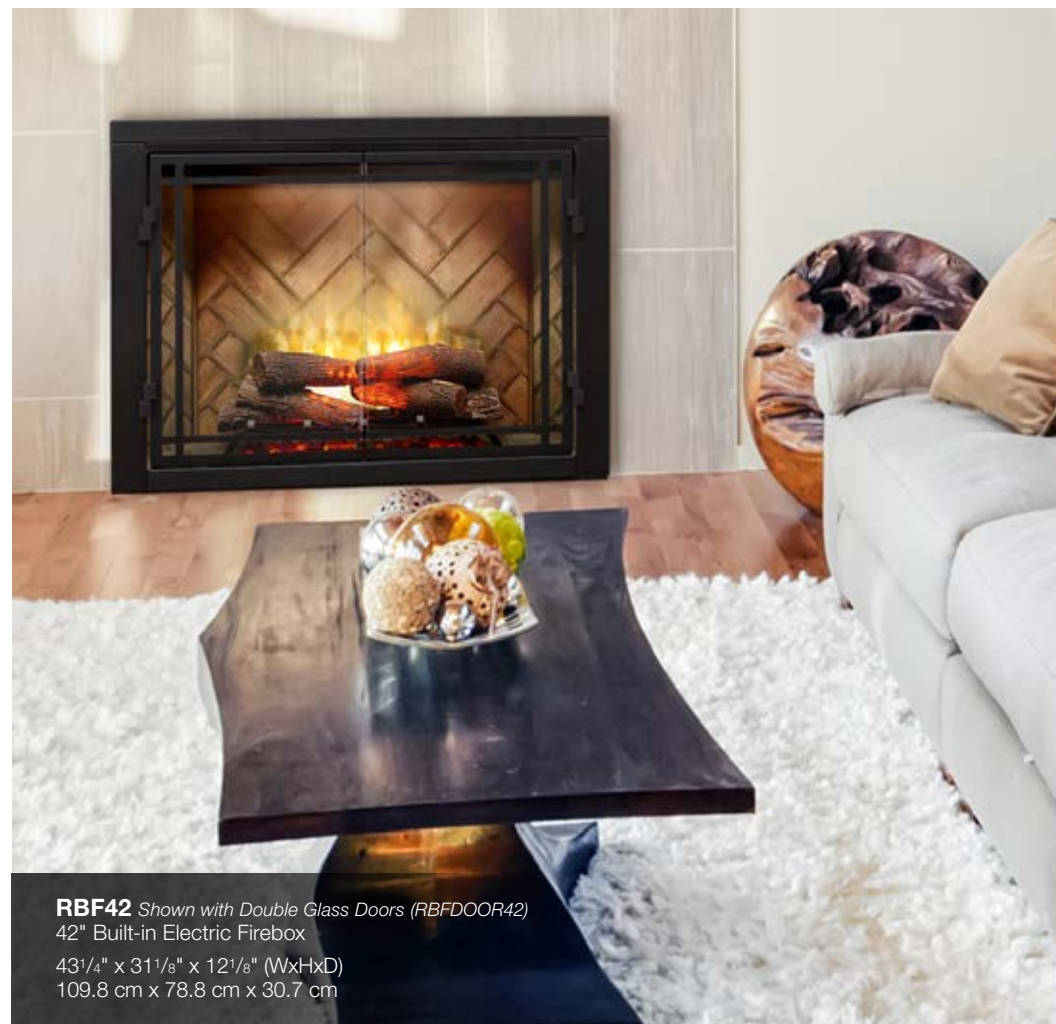

Fan-forced ceramic heater provides hidden comfort for any space.

Direct-wire

Designed to be direct-wired to a 120, 208 or 240 volt circuit for a seamless look (optional plug kit available).

RBFB36P Shown with Single Glass Pane (RBFGLOSS36P)
 36" Portrait Built-in Electric Firebox
 37¹/₄" x 31¹/₈" x 12¹/₈" (WxHxD)
 94.4 cm x 78.8 cm x 30.7 cm