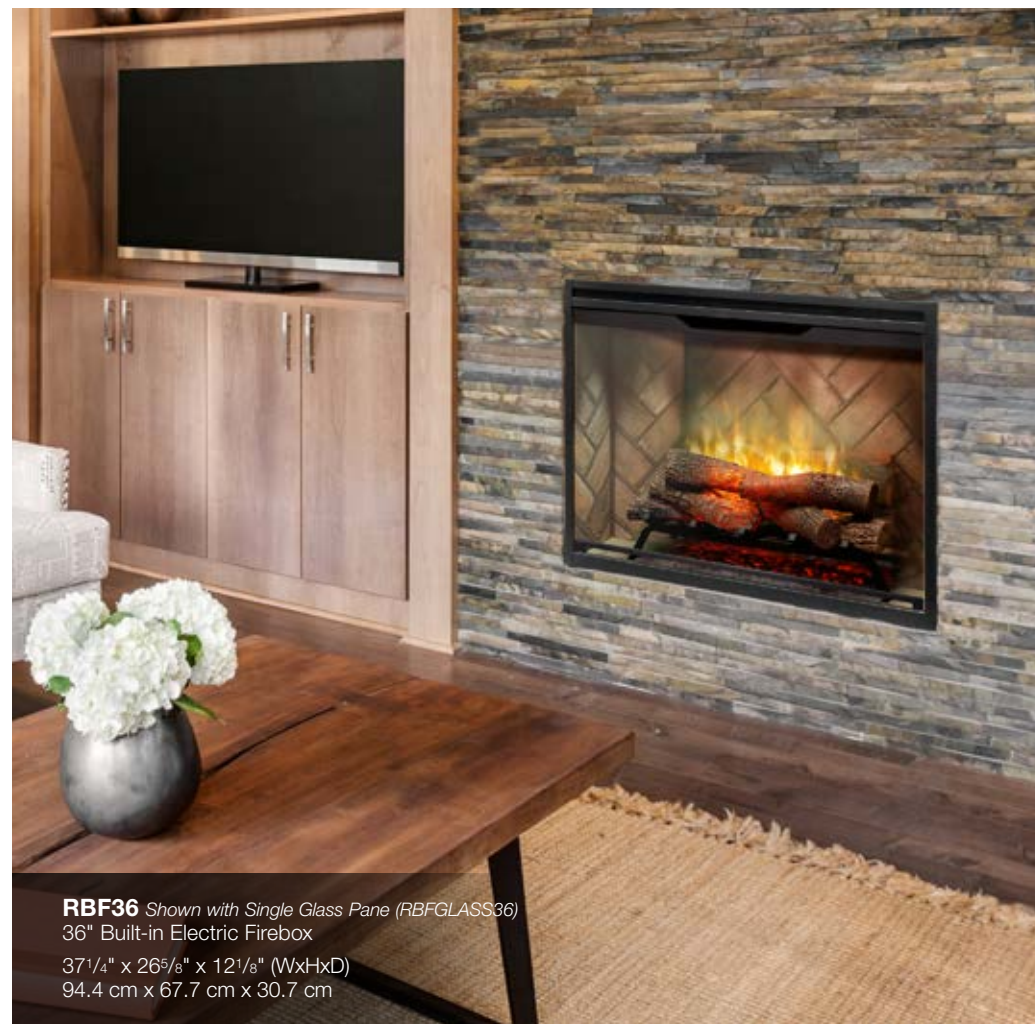

Built-in and Plug-in

ELECTRIC FIREBOXES

 **Dimplex**[®]

Revillusion Built-in Electric Fireboxes

RBF30 Shown with Single Glass Pane (RBFGLASS30)
30" Built-in Electric Firebox

31 1/4" x 26 5/8" x 12 1/8" (WxHxD)
79.2 cm x 67.7 cm x 30.7 cm