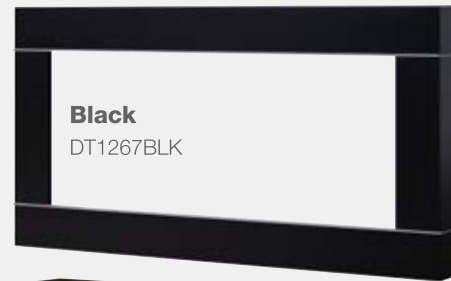

Cohesion Trim*

*Only available for the 50" wall-mounts.

Black
DT1267BLK

Burnished Walnut
DT1103BW

BLF5051 | Shown with Black Cohesion Accessory Kit DT1267BLK

Your authorized Dimplex dealer:

For more information and product specifications, please visit dimplex.com