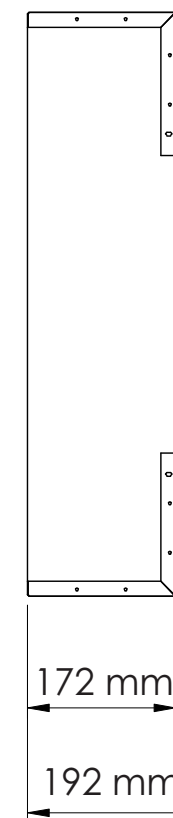

TECHNICAL SPECIFICATIONS		
VOLTS	120	
AMPS	12.5	
WATTS	1500	
HEATER	HIGH	1500 watts
	LOW	750 watts
NO HEATER	22 watts	
LAMPS	QUANTITY	LED
	WATTS	
	TOTAL WATTS	22 watts
ROTOR MOTOR	1 at 5 watts	
HEIGHT, WIDTH, DEPTH	23 5/8 x 38 5/8 x 6 3/4	
GLASS VIEWING OPENING	11 7/8 x 34 1/4	
SURROUND SIZE	15 7/8 x 39 1/8	
SHIPPING SIZE	25 1/4 x 49 3/4 x 9 3/4	
SHIPPING WEIGHT	UNIT	89 lbs
	GLASS FRONT	Included
PLUG LOCATION	Left Side	
CORD LENGTH	76"	
APPROX. HEATING AREA	400 sq ft	

SERIES BUILT IN	MODEL BI-40-SLIM		REV 1
SCALE 1" = 1'-0"	DATE: 7/1/2015		SHEET 1 OF 1

TECHNICAL SPECIFICATIONS

VOLTS		120
AMPS		12.5
WATTS		1500
HEATER	HIGH	1500 watts
	LOW	750 watts
NO HEATER		22 watts
LAMPS	QUANTITY	LED
	WATTS	
	TOTAL WATTS	22 watts
ROTOR MOTOR		1 at 5 watts
HEIGHT, WIDTH, DEPTH		60 x 98.1 x 17.2 cm
GLASS VIEWING OPENING		30.2 x 56.5cm
SURROUND SIZE		40.2 x 99.5 cm
SHIPPING SIZE		64 x 125.9 x 24.8 cm
SHIPPING WEIGHT		40 kg
	UNIT	
	GLASS FRONT	Included
PLUG LOCATION		Left Side
CORD LENGTH		193 cm
APPROX. HEATING AREA		37 sqm

Amantii

SERIES BUILT IN	MODEL BI-40-SLIM		REV 1
SCALE 1:12	DATE: 7/1/2015		SHEET 1 OF 1