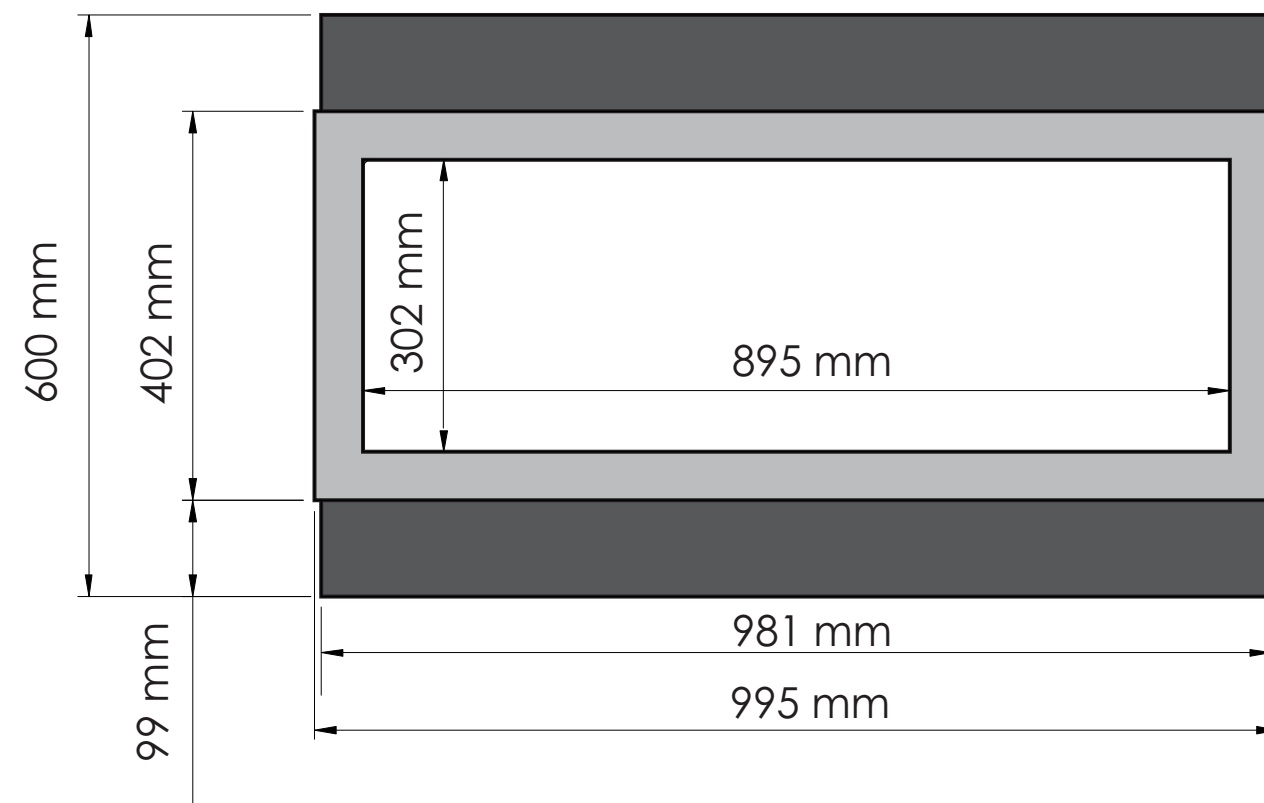

TECHNICAL SPECIFICATIONS		
VOLTS	120	
AMPS	12.5	
WATTS	1500	
HEATER	HIGH	1500 watts
	LOW	750 watts
NO HEATER	22 watts	
LAMPS	QUANTITY	LED
	WATTS	
	TOTAL WATTS	22 watts
ROTOR MOTOR	1 at 5 watts	
HEIGHT, WIDTH, DEPTH	23 5/8 x 38 5/8 x 6 3/4	
GLASS VIEWING OPENING	11 7/8 x 34 1/4	
SURROUND SIZE	15 7/8 x 39 1/8	
SHIPPING SIZE	25 1/4 x 49 3/4 x 9 3/4	
SHIPPING WEIGHT	UNIT	89 lbs
	GLASS FRONT	Included
PLUG LOCATION	Left Side	
CORD LENGTH	76"	
APPROX. HEATING AREA	400 sq ft	

SERIES BUILT IN	MODEL BI-40-SLIM		REV 1
SCALE 1" = 1'-0"	DATE: 7/1/2015		SHEET 1 OF 1

TECHNICAL SPECIFICATIONS

VOLTS		120
AMPS		12.5
WATTS		1500
HEATER	HIGH	1500 watts
	LOW	750 watts
NO HEATER		22 watts
LAMPS	QUANTITY	LED
	WATTS	
	TOTAL WATTS	22 watts
ROTOR MOTOR		1 at 5 watts
HEIGHT, WIDTH, DEPTH		60 x 98.1 x 17.2 cm
GLASS VIEWING OPENING		30.2 x 56.5cm
SURROUND SIZE		40.2 x 99.5 cm
SHIPPING SIZE		64 x 125.9 x 24.8 cm
SHIPPING WEIGHT		40 kg
	UNIT	
	GLASS FRONT	Included
PLUG LOCATION		Left Side
CORD LENGTH		193 cm
APPROX. HEATING AREA		37 sqm

Amantii

SERIES BUILT IN	MODEL BI-40-SLIM		REV 1
SCALE 1:12	DATE: 7/1/2015		SHEET 1 OF 1