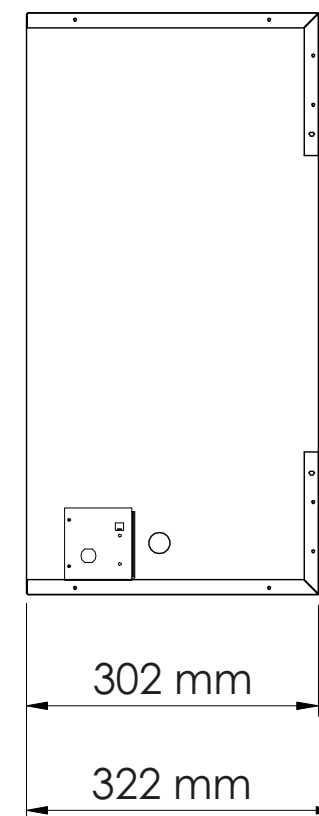

TECHNICAL SPECIFICATIONS		
VOLTS	120	
AMPS	12.5	
WATTS	1500	
HEATER	HIGH	1500 watts
	LOW	750 watts
NO HEATER	22 watts	
LAMPS	QUANTITY	LED
	WATTS	
	TOTAL WATTS	22 watts
ROTOR MOTOR	1 at 5 watts	
HEIGHT, WIDTH, DEPTH	23 5/8 x 38 5/8 x 11 7/8	
GLASS VIEWING OPENING	11 7/8 x 35 1/4	
SURROUND SIZE	15 7/8 x 39 1/8	
SHIPPING SIZE	25 1/4 x 47 3/4 x 14 1/2	
SHIPPING WEIGHT	UNIT	93 lbs
	GLASS FRONT	Included
PLUG LOCATION	Left Side	
CORD LENGTH	76"	
APPROX. HEATING AREA	400 sq ft	

SERIES BUILT IN	MODEL BI-40-DEEP		REV 1
SCALE 1" = 1'-0"	DATE: 11/1/2014		SHEET 1 OF 1

TECHNICAL SPECIFICATIONS

VOLTS		120
AMPS		12.5
WATTS		1500
HEATER	HIGH	1500 watts
	LOW	750 watts
NO HEATER		22 watts
LAMPS	QUANTITY	LED
	WATTS	
	TOTAL WATTS	22 watts
ROTOR MOTOR		1 at 5 watts
HEIGHT, WIDTH, DEPTH		60 x 98.1 x 30.2 cm
GLASS VIEWING OPENING		30.2 x 56.5cm
SURROUND SIZE		40.2 x 99.5 cm
SHIPPING SIZE		64 x 120.9 x 36.8 cm
SHIPPING WEIGHT		42 kg
	UNIT	
GLASS FRONT		Included
PLUG LOCATION		Left Side
CORD LENGTH		193 cm
APPROX. HEATING AREA		37 sqm

Amantii

SERIES	MODEL		REV
BUILT IN	BI-40-DEEP		1
SCALE 1:12	DATE: 11/1/2014	SHEET 1 OF 1	