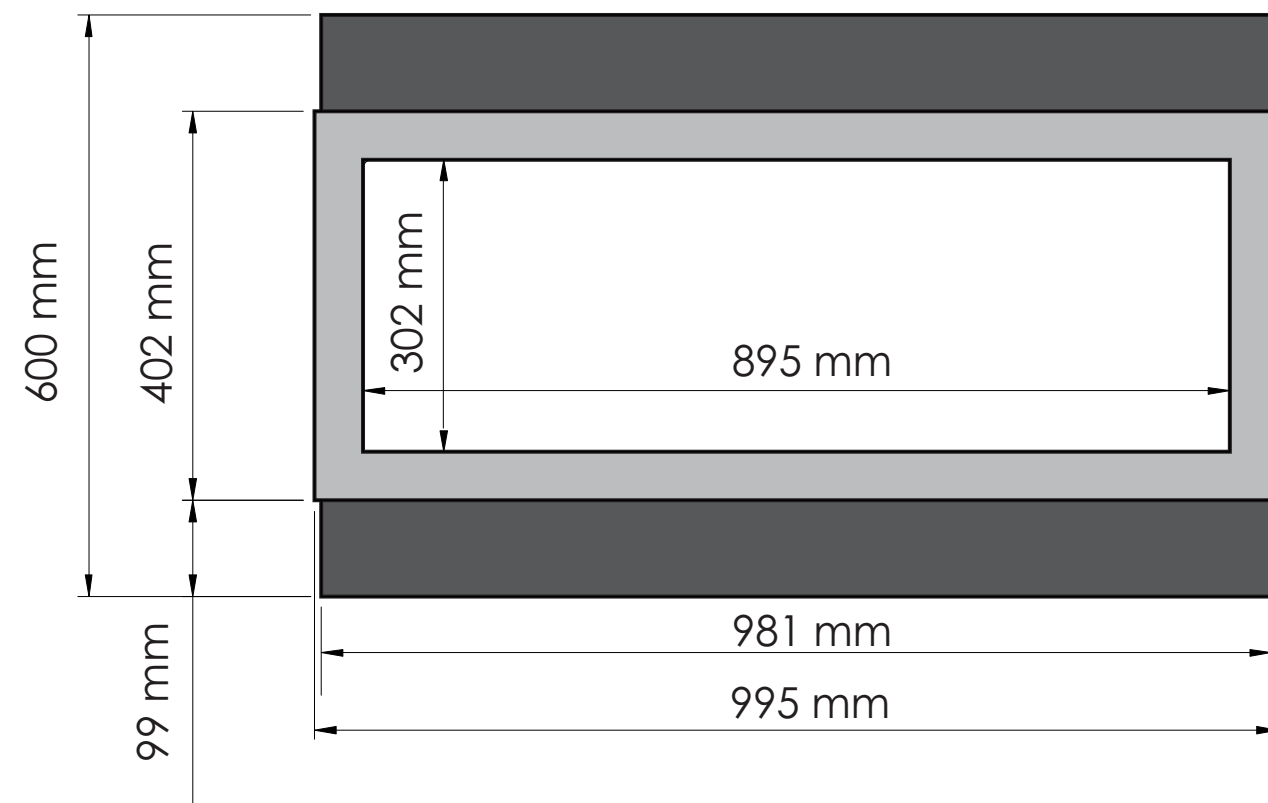

TECHNICAL SPECIFICATIONS		
VOLTS	120	
AMPS	12.5	
WATTS	1500	
HEATER	HIGH	1500 watts
	LOW	750 watts
NO HEATER	22 watts	
LAMPS	QUANTITY	LED
	WATTS	
	TOTAL WATTS	22 watts
ROTOR MOTOR	1 at 5 watts	
HEIGHT, WIDTH, DEPTH	23 5/8 x 38 5/8 x 11 7/8	
GLASS VIEWING OPENING	11 7/8 x 35 1/4	
SURROUND SIZE	15 7/8 x 39 1/8	
SHIPPING SIZE	25 1/4 x 47 3/4 x 14 1/2	
SHIPPING WEIGHT	UNIT	93 lbs
	GLASS FRONT	Included
PLUG LOCATION	Left Side	
CORD LENGTH	76"	
APPROX. HEATING AREA	400 sq ft	

SERIES BUILT IN	MODEL BI-40-DEEP		REV 1
SCALE 1" = 1'-0"	DATE: 11/1/2014		SHEET 1 OF 1

TECHNICAL SPECIFICATIONS

VOLTS		120
AMPS		12.5
WATTS		1500
HEATER	HIGH	1500 watts
	LOW	750 watts
NO HEATER		22 watts
LAMPS	QUANTITY	LED
	WATTS	
	TOTAL WATTS	22 watts
ROTOR MOTOR		1 at 5 watts
HEIGHT, WIDTH, DEPTH		60 x 98.1 x 30.2 cm
GLASS VIEWING OPENING		30.2 x 56.5cm
SURROUND SIZE		40.2 x 99.5 cm
SHIPPING SIZE		64 x 120.9 x 36.8 cm
SHIPPING WEIGHT		42 kg
	UNIT	
GLASS FRONT		Included
PLUG LOCATION		Left Side
CORD LENGTH		193 cm
APPROX. HEATING AREA		37 sqm

Amantii

SERIES	MODEL		REV
BUILT IN	BI-40-DEEP		1
SCALE 1:12	DATE: 11/1/2014	SHEET 1 OF 1	