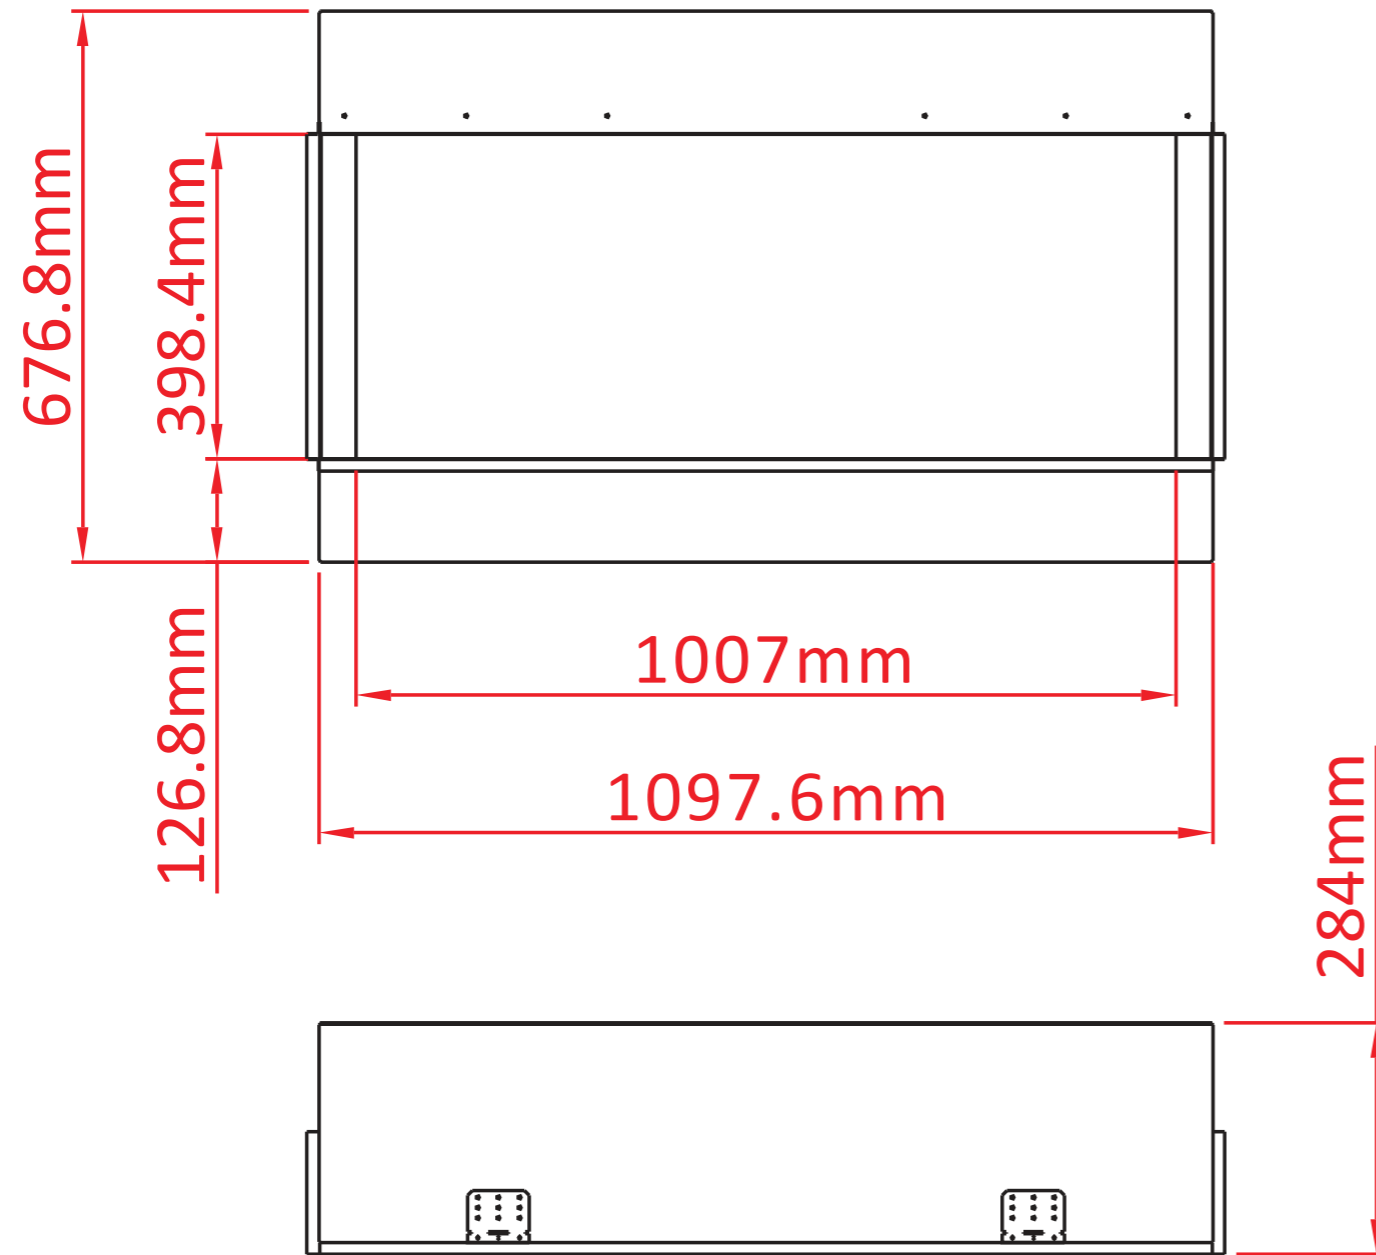

### TECHNICAL SPECIFICATIONS

VOLTS	120	
AMPS	12.5	
WATTS	1500	
HEATER	HIGH	1500 watts
	LOW	750 watts
NO HEATER	19 watts	
LAMPS	QUANTITY	LED
	WATTS	
	TOTAL WATTS	19 watts
ROTOR MOTOR	1 at 5 watts	
HEIGHT,WIDTH,DEPTH	26 5/8" x 43 1/4" x 10 5/8"	
GLASS VIEWING OPENING	15 5/8" X 39 5/8"	
GLASS SIZE	15 5/8" X 39 5/8"	
SHIPPING SIZE	29 1/8" x 47 4/8" x 12 5/8"	
SHIPPING WEIGHT	00.0 lbs	
	UNIT	
	GLASS FRONT	Included
PLUG LOCATION	Left Side	
CORD LENGTH	76"	
APPROX. HEATING AREA	400 sq ft	

SERIES	MODEL		REV
TRU VIEW	40-TV-SLIM		1
SCALE 1"=1'-0"	DATE: 9/4/2019	SHEET 1 OF 1	

TECHNICAL SPECIFICATIONS		
VOLTS		120
AMPS		12.5
WATTS		1500
HEATER	HIGH	1500 watts
	LOW	750 watts
NO HEATER		19 watts
LAMPS	QUANTITY	LED
	WATTS	
	TOTAL WATTS	19 watts
ROTOR MOTOR		1 at 5 watts
HEIGHT,WIDTH,DEPTH		67.7 x 109.8 x 26.9 cm
GLASS VIEWING OPENING		39.8 X 100.7 cm
GLASS SIZE		39.8 X 100.7 cm
SHIPPING SIZE		74 x 120.8 x 32 cm
SHIPPING WEIGHT		00.0 Kgs
	UNIT	
	GLASS FRONT	Included
PLUG LOCATION		Left Side
CORD LENGTH		193 cm
APPROX. HEATING AREA		37 sqm

*Amantii*

SERIES	MODEL		REV
TRU VIEW	40-TV-SLIM		1
SCALE 1:12	DATE: 9/4/2019	SHEET 1 OF 1	